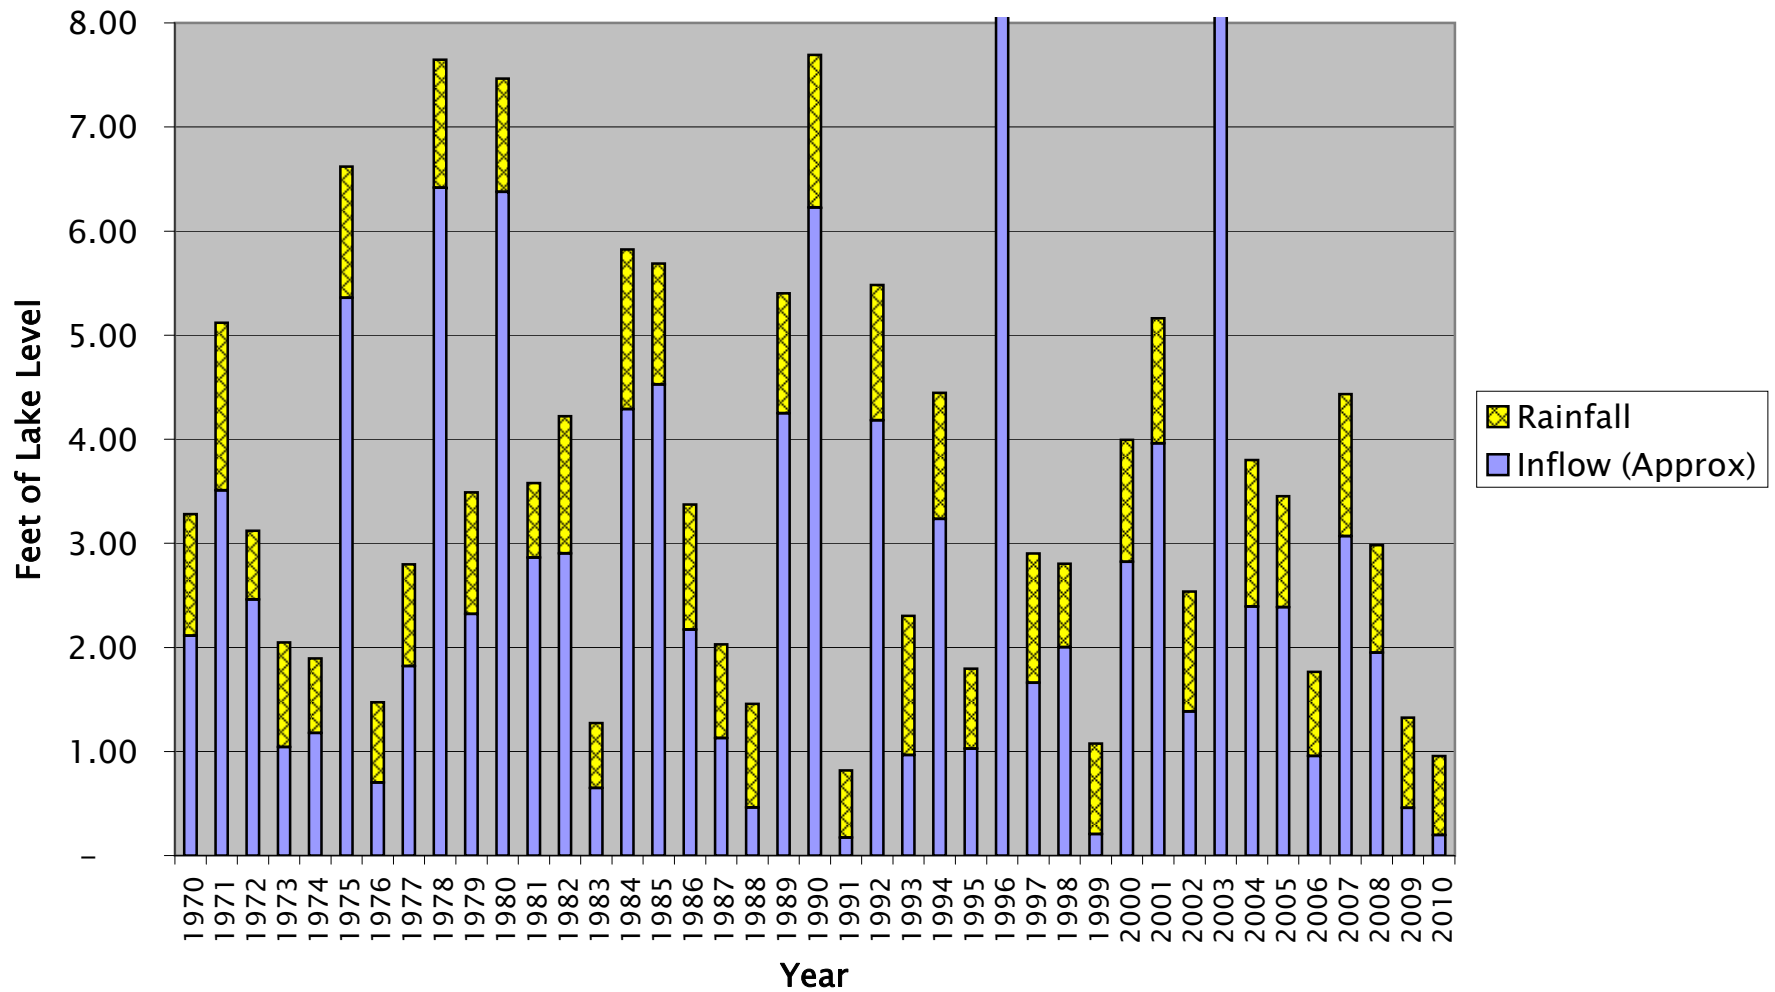

## Deep Creek Lake: July Thru Sept Inflow Into the Lake and Rainfall On to the Lake Surface For 1970 to 2010