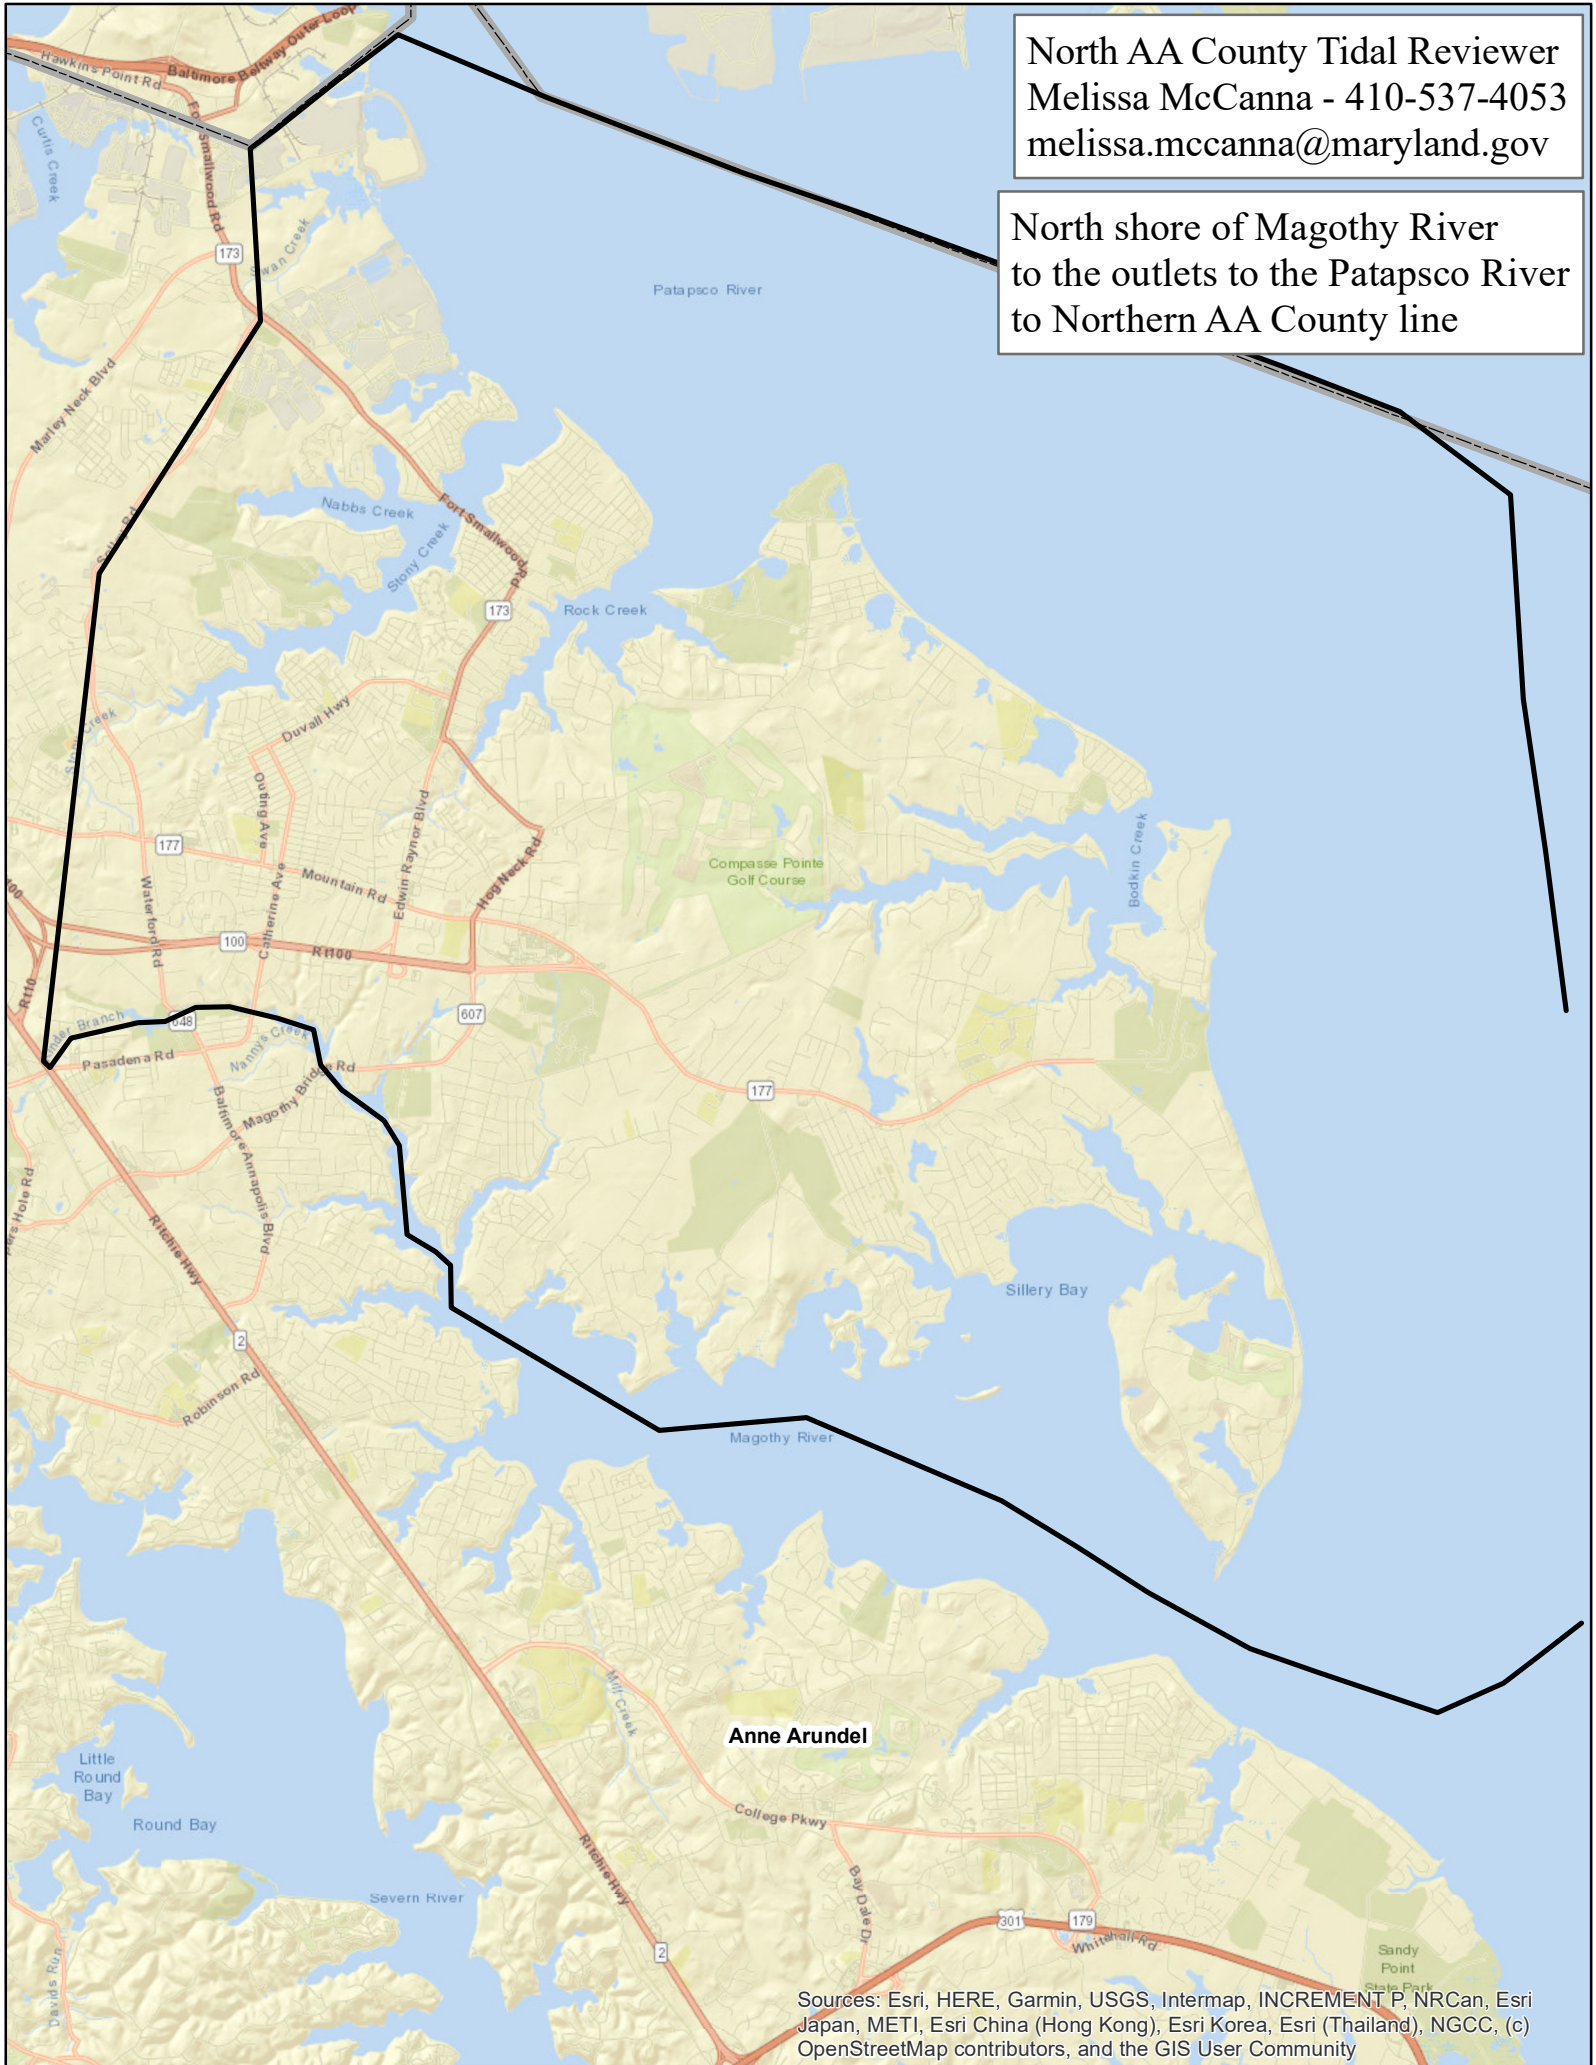

North AA County Tidal Reviewer
Melissa McCanna - 410-537-4053
melissa.mccanna@maryland.gov

North shore of Magothy River
to the outlets to the Patapsco River
to Northern AA County line

Sources: Esri, HERE, Garmin, USGS, Intermap, INCREMENT P, NRCan, Esri Japan, METI, Esri China (Hong Kong), Esri Korea, Esri (Thailand), NGCC, (c) OpenStreetMap contributors, and the GIS User Community