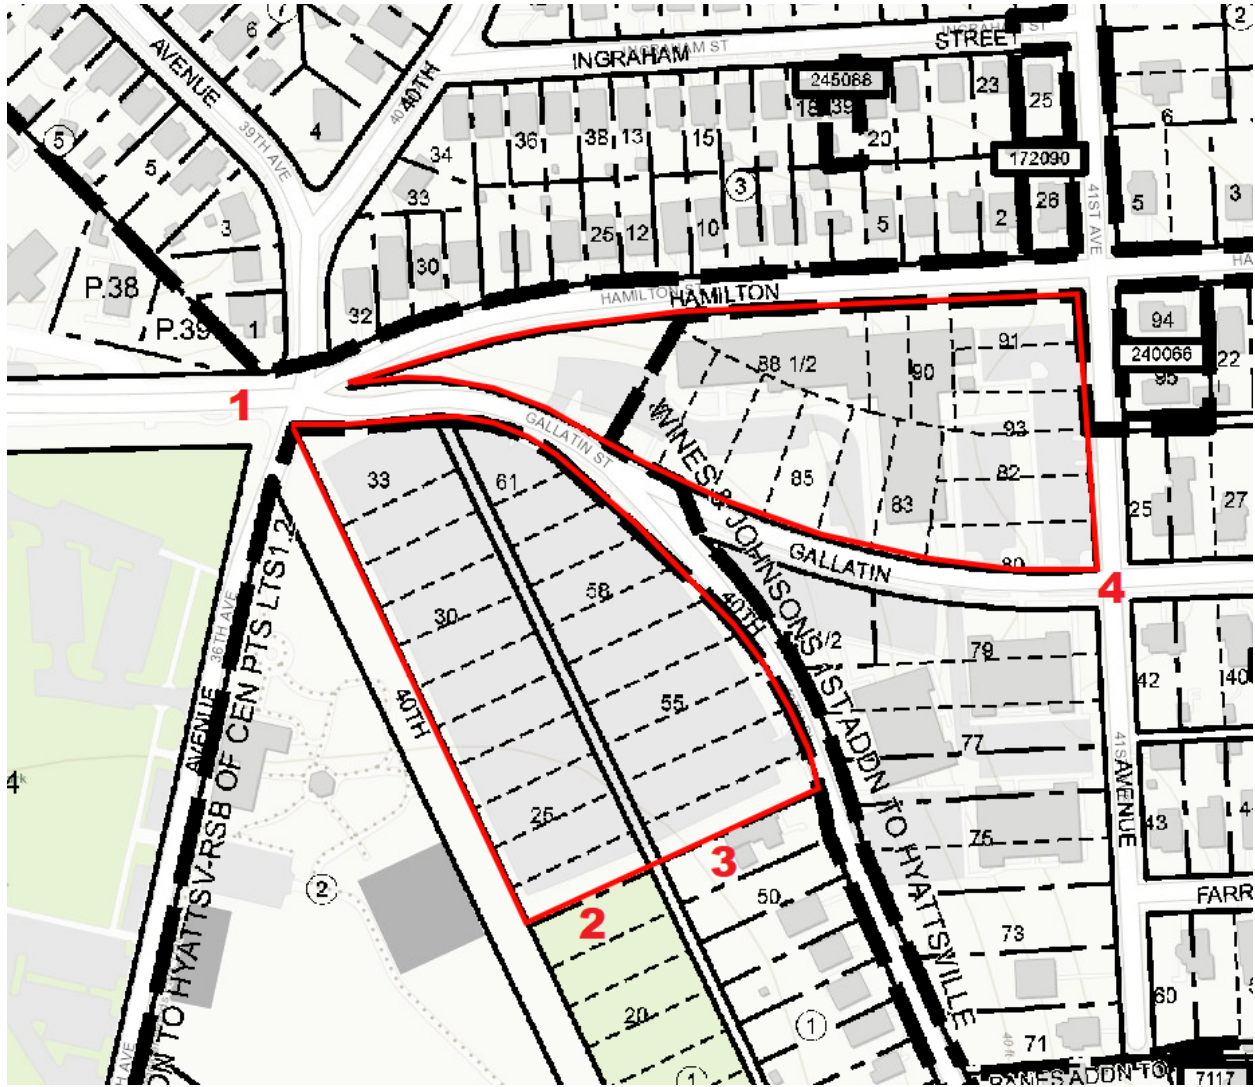

Suffrage Point
Hyattsville, PG County, Maryland
Adjoining Property Owners

<p>1. Mayor & Council City of Hyattsville 4310 Gallatin Street Hyattsville, MD 20781</p>	<p>3. Salvador & Fidelicia Rey Hernandez 5018 40th PL Hyattsville, MD 20781</p>
<p>2. MNCPPC Park Planning & Development Division 6600 Kenilworth Avenue Riverdale, MD 20737</p>	<p>4. Lesley Riddle Department of Public Works City of Hyattsville 4310 Gallatin Street Hyattsville, MD 20781</p>