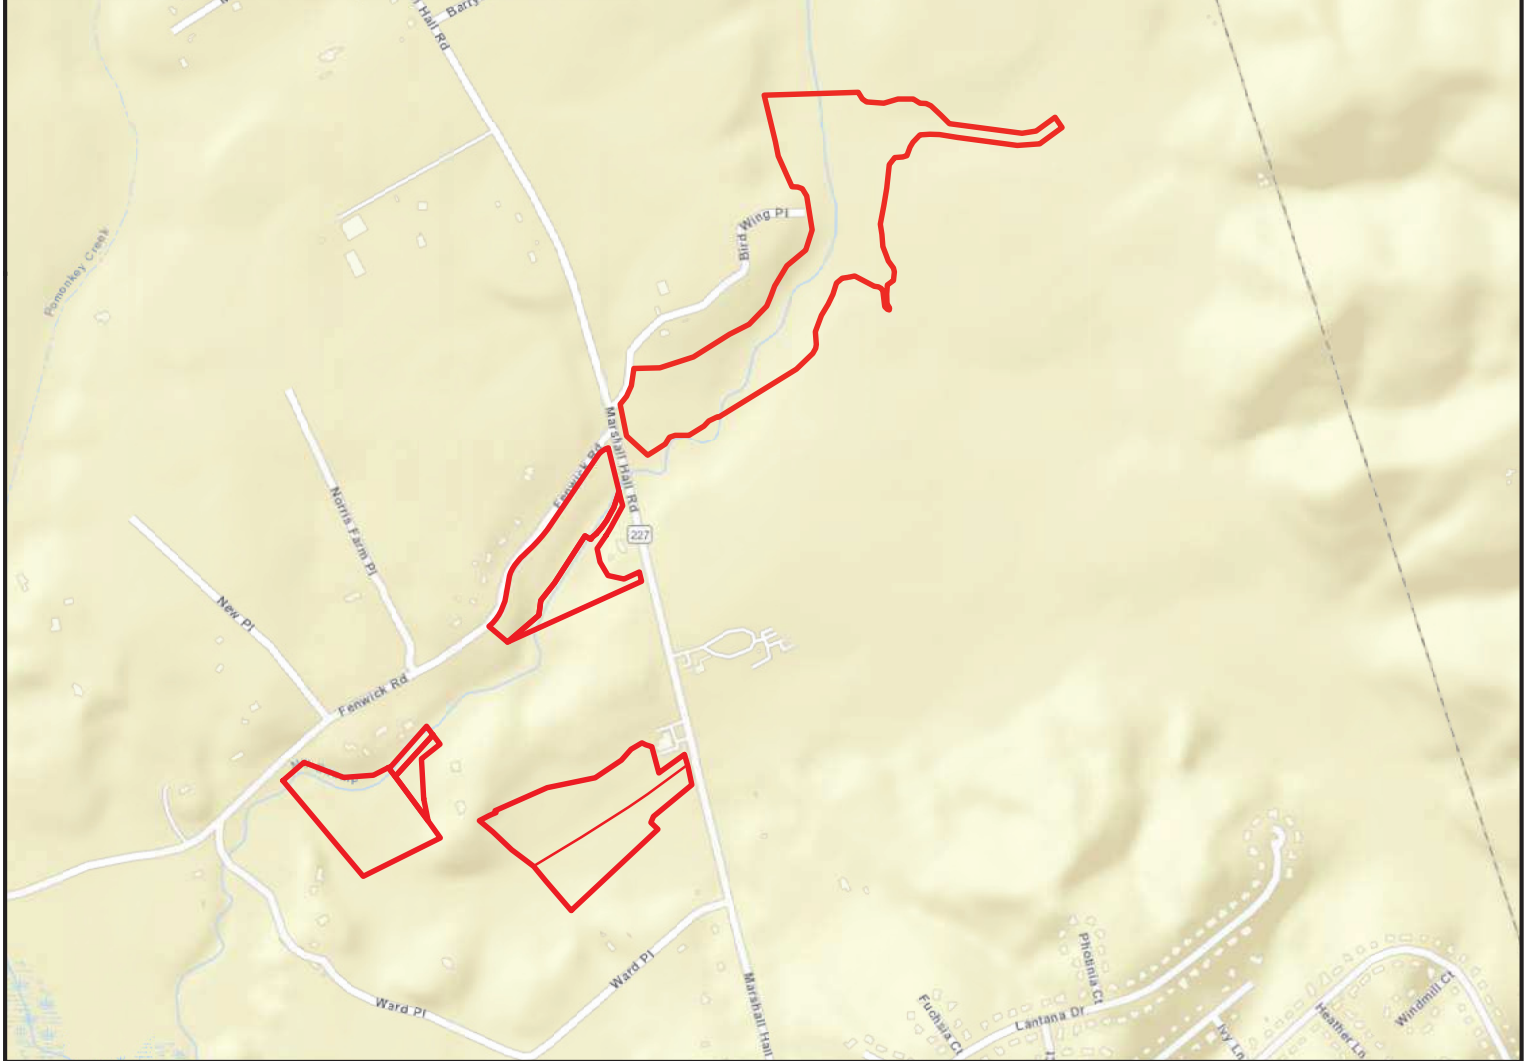

**Legend**

 Proposed Easement

**Proposed Mill Swamp Mitigation Bank  
Vicinity Map**

Charles County, Maryland

Date: December 2022

Source: ESRI, iMAP