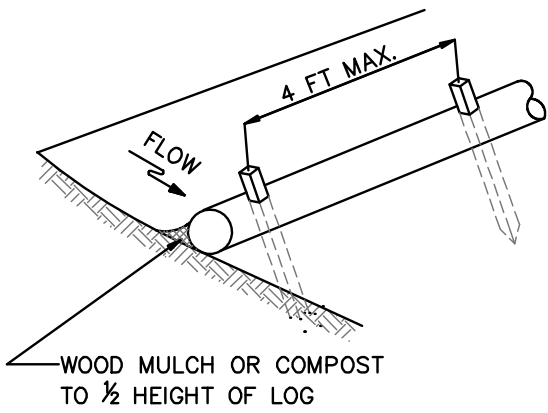

DETAIL E-6 FILTER LOG

STANDARD SYMBOL

 DESIGNATION FL-18 REFERS TO
 18 INCH DIAMETER FILTER LOG.

*THIS APPLICATION MAY NOT BE USED
 WITH LOGS SMALLER THAN 12 IN.

ISOMETRIC VIEW