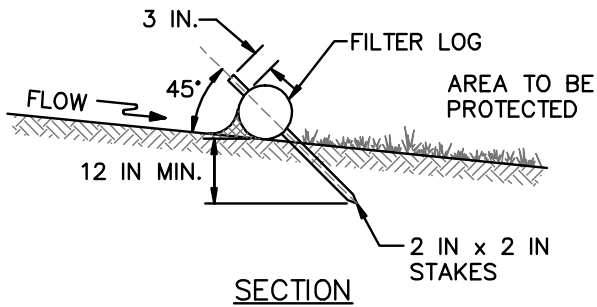

DETAIL E-6 FILTER LOG

STANDARD SYMBOL

 DESIGNATION FL-18 REFERS TO
 18 INCH DIAMETER FILTER LOG.

*THIS APPLICATION MAY NOT BE USED
 WITH LOGS SMALLER THAN 12 IN.

ISOMETRIC VIEW