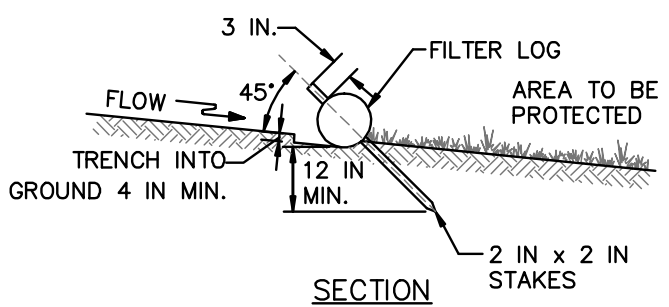

DETAIL E-6 FILTER LOG

STANDARD SYMBOL

 DESIGNATION FL-18 REFERS TO
 18 INCH DIAMETER FILTER LOG.

*THIS APPLICATION MAY NOT BE USED
 WITH LOGS SMALLER THAN 12 IN.

ISOMETRIC VIEW