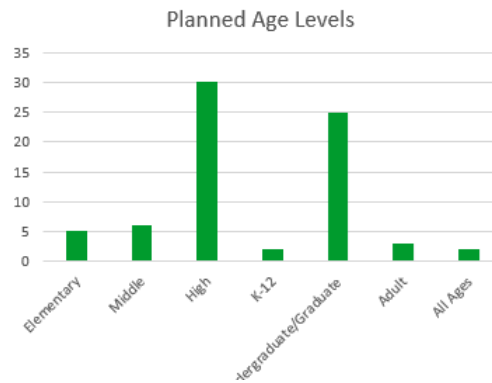

The 2024 Maryland Climate Teach-In

The 2024 Maryland Climate Teach-In was a resounding success. More than 70 educators statewide registered to incorporate climate change into their lesson plans. We reached students of all ages through a range of fun, exciting, and engaging activities and lessons. Thank you to each and every participating educator for their dedication to inspiring the next generation of environmental leaders!