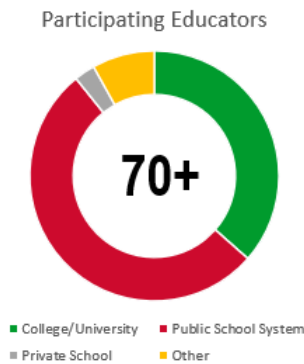

The 2024 Maryland Climate Teach-In

The 2024 Maryland Climate Teach-In was a resounding success. More than 70 educators statewide registered to incorporate climate change into their lesson plans. We reached students of all ages through a range of fun, exciting, and engaging activities and lessons. Thank you to each and every participating educator for their dedication to inspiring the next generation of environmental leaders!

The 2024 Teach-In featured spokesperson **Mary Kay Connerton**, Maryland's Teacher of the Year (2023-24) and Wellness Instructor at Annapolis High School.

She hosted a kick-off event during a wellness class. Students and attendees enjoyed a peaceful mindfulness exercise with recognition that climate change impacts our well-being. Students met with Serena McIlwain, Chair of the Maryland Commission on Climate Change and Maryland's Secretary of the Environment. A Governor's Proclamation declaring 2025 Maryland Climate Education Week and a Redbud tree were presented to the school to honor the event. Advika Agarwal, co-founder and co-president of Compostology, gave an inspiring talk about student activism followed by a roundtable discussion with students and members of Bowie State University Green Ambassadors.