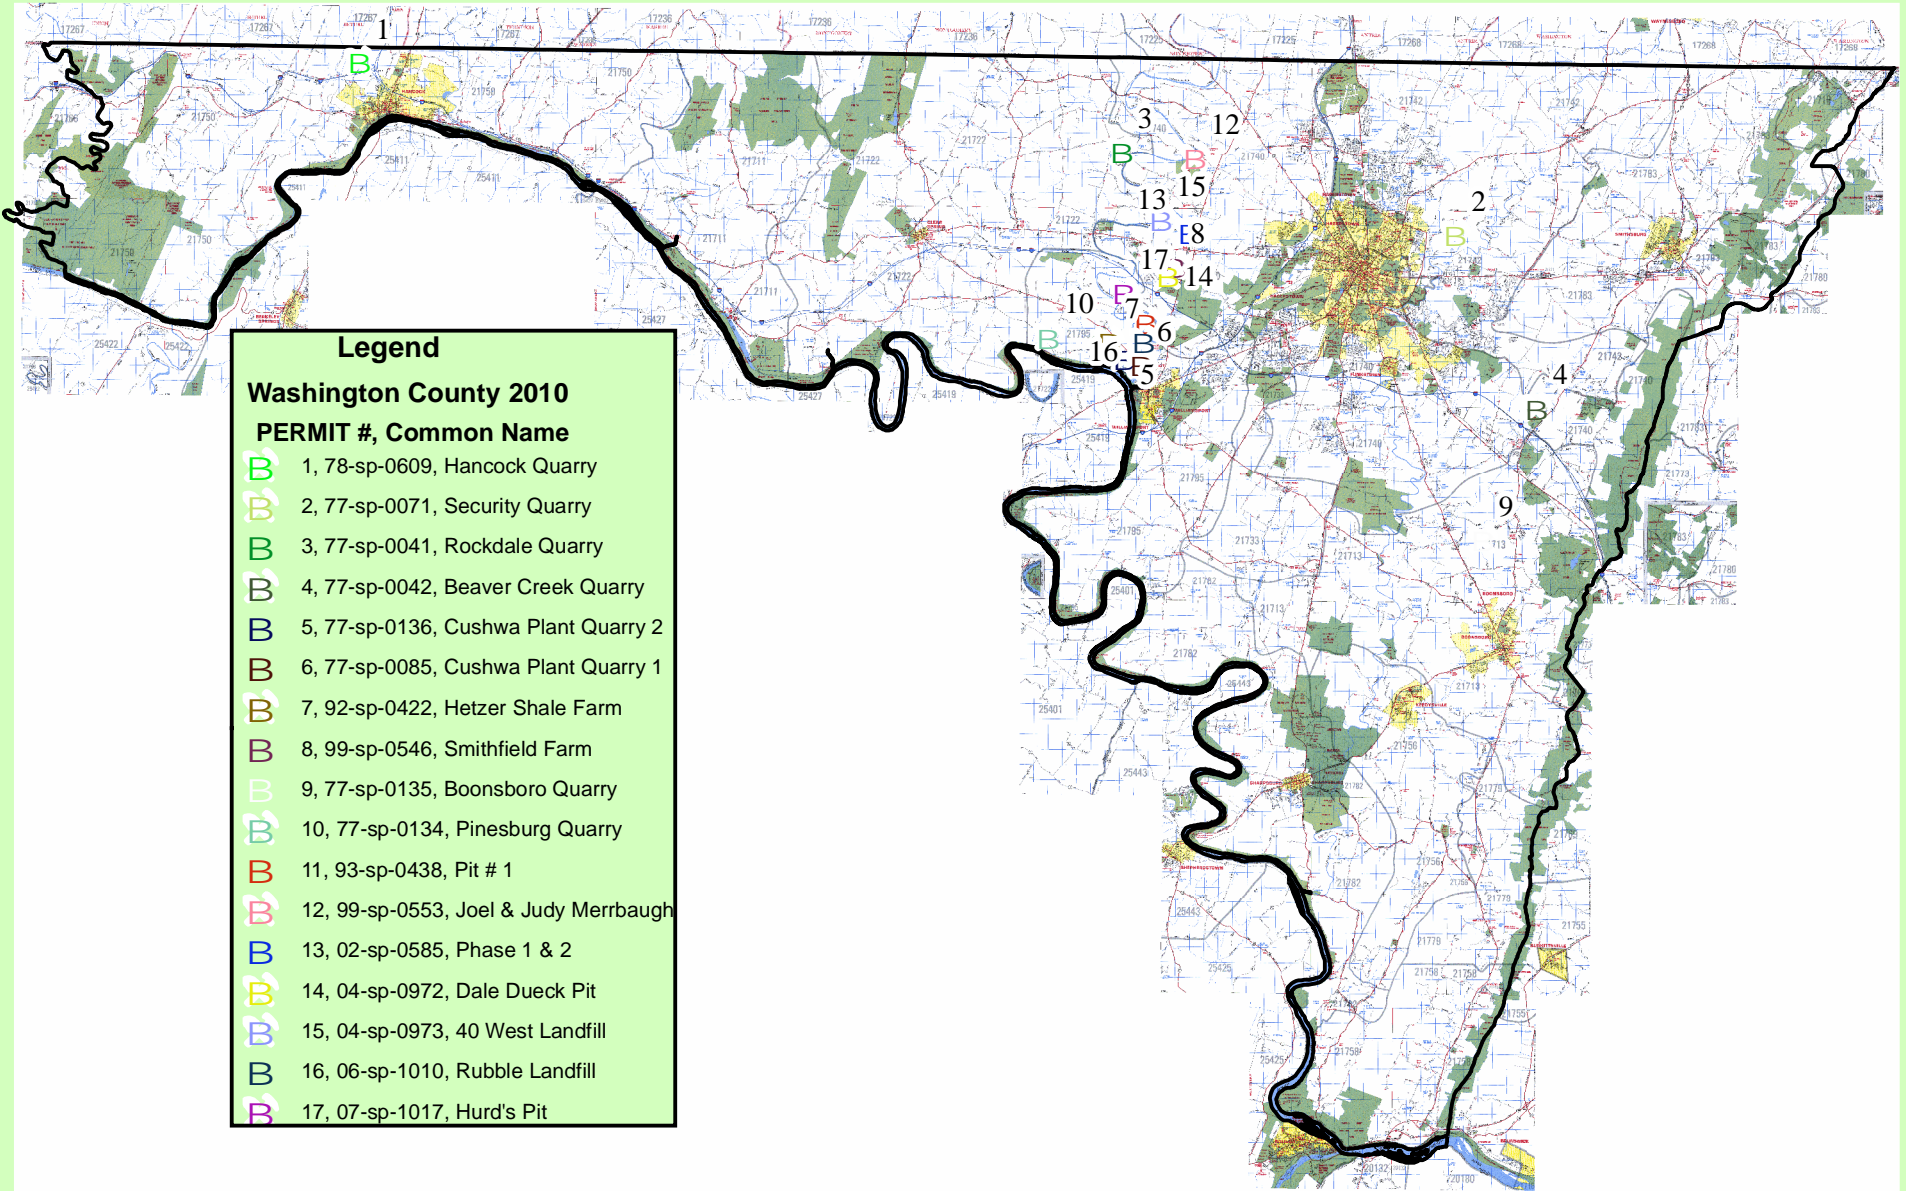

2010 Washington County Non-Coal Surface Mine Locations

"Portions of this document include intellectual property of ADC and GISIS and are used herein by permission. Copyright © 2006 ADC The Map People and GIS Integrated Solutions, LLC. All Rights Reserved."ext