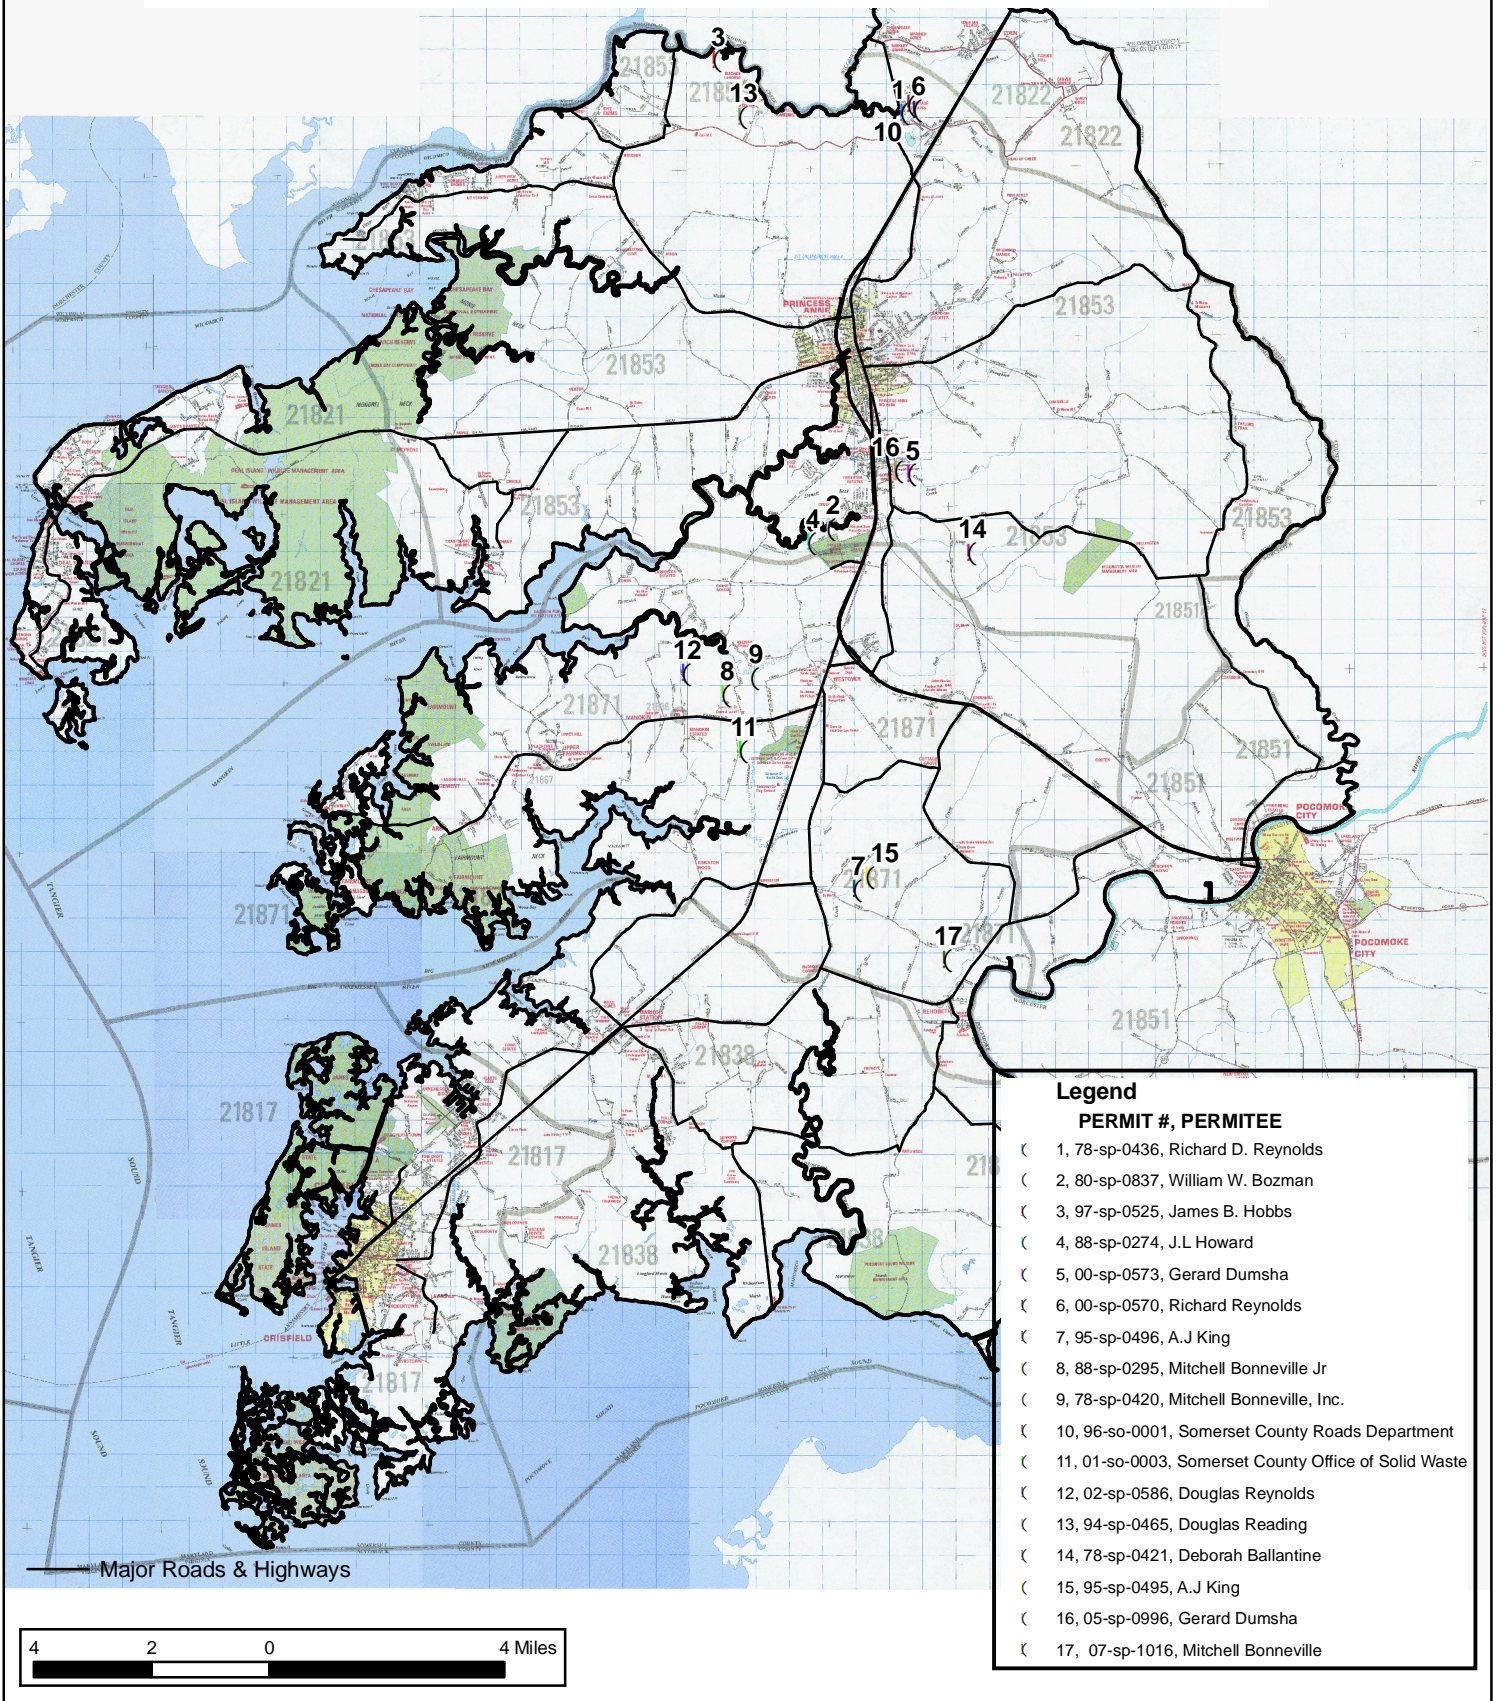

Somerset County Surface Mines

"Portions of this document include intellectual property of ADC and GISIS and are used herein by permission. Copyright © 2006 ADC The Map People and GIS Integrated Solutions, LLC. All Rights Reserved."