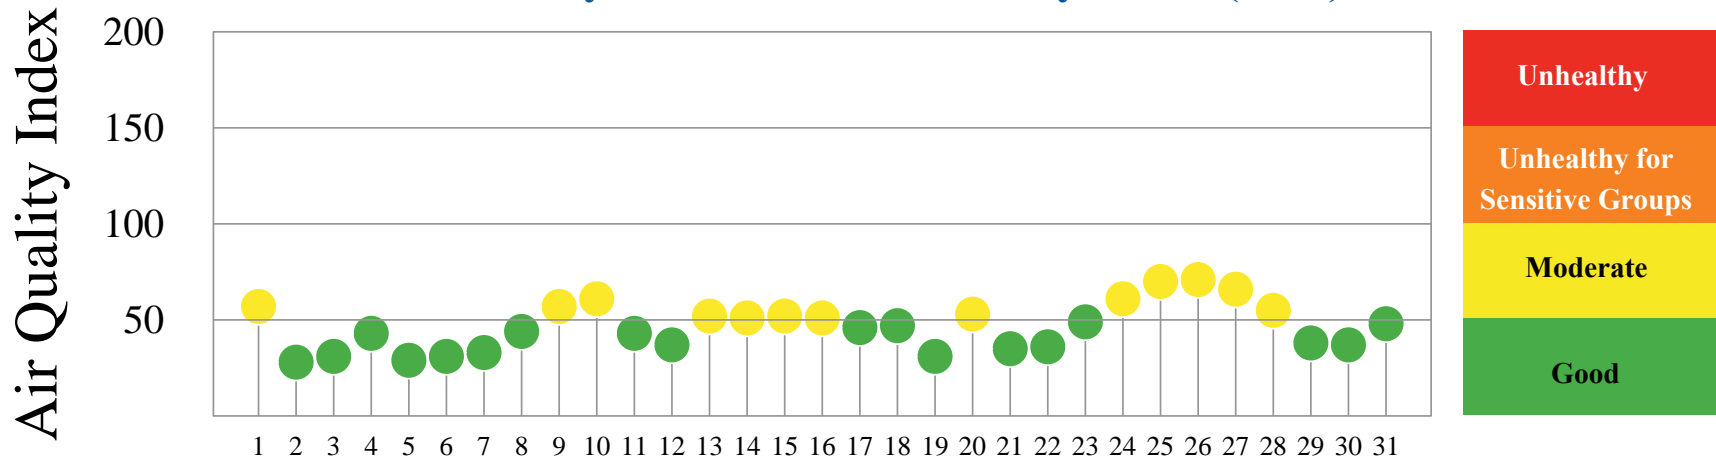

Quality of Air

Washington DC, December 2024

Daily Maximum Air Quality Index (AQI)[†]

December 2024

Monitoring Locations

Number of Days above 100 AQI vs. Days ≥ 90°F at BWI (2024)

	Jan	Feb	Mar	Apr	May	Jun	Jul	Aug	Sep	Oct	Nov	Dec	Total
8-hour Ozone	0	0	0	0	1	2	1	3	0	0	0	0	7
24-hour PM Fine	0	0	0	0	0	0	0	0	0	0	0	0	0
Both Pollutants	0	0	0	0	1	2	1	3	0	0	0	0	7
Days ≥ 90°F	0	0	0	1	1	15	19	9	0	0	0	0	45

Air Quality Index (AQI)

[†] Data is preliminary.
AQI is calculated using
EPA 2016 Guidance.

*Unhealthy for
Sensitive Groups