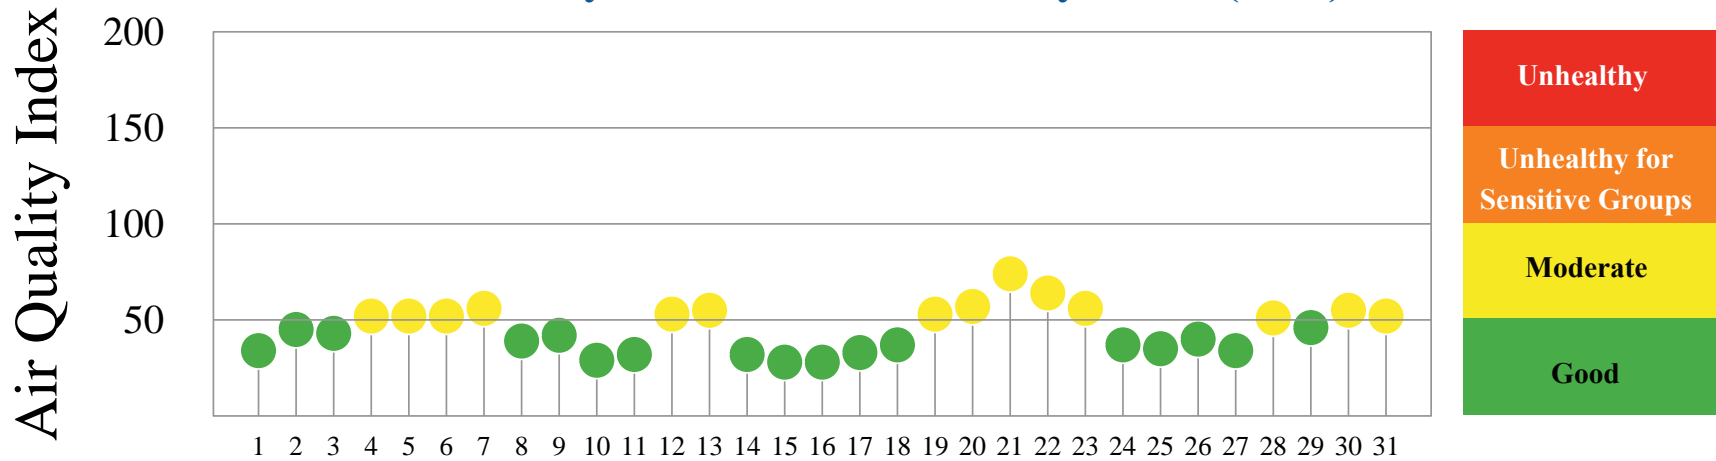

Quality of Air

Washington DC, October 2024

Daily Maximum Air Quality Index (AQI)[†]

October 2024

Monitoring Locations

Number of Days above 100 AQI vs. Days $\geq 90^\circ\text{F}$ at BWI (2024)

	Jan	Feb	Mar	Apr	May	Jun	Jul	Aug	Sep	Oct	Nov	Dec	Total
8-hour Ozone	0	0	0	0	1	2	1	3	0	0	n/a	n/a	7
24-hour PM Fine	0	0	0	0	0	0	0	0	0	0	n/a	n/a	0
Both Pollutants	0	0	0	0	1	2	1	3	0	0	n/a	n/a	7
Days $\geq 90^\circ\text{F}$	0	0	0	1	1	15	19	9	0	0	n/a	n/a	45

Air Quality Index (AQI)

[†] Data is preliminary.
AQI is calculated using
EPA 2016 Guidance.

*Unhealthy for
Sensitive Groups