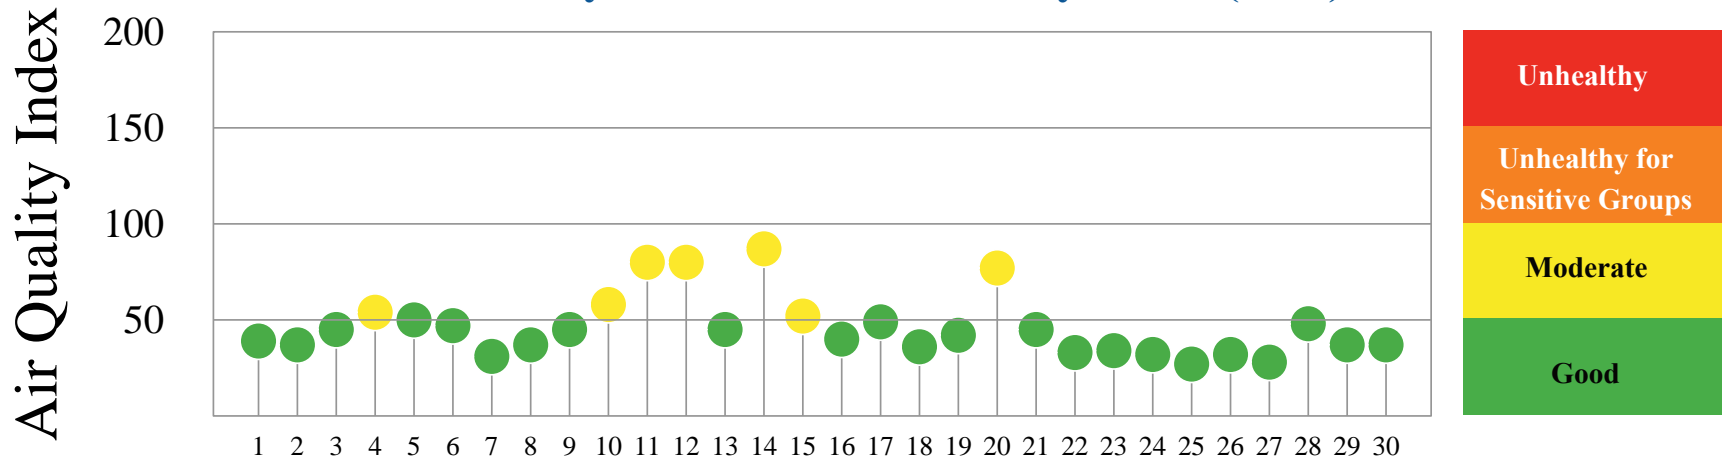

Quality of Air

Washington DC, September 2024

Daily Maximum Air Quality Index (AQI)[†]

September 2024

Number of Days above 100 AQI vs. Days ≥ 90°F at BWI (2024)

	Jan	Feb	Mar	Apr	May	Jun	Jul	Aug	Sep	Oct	Nov	Dec	Total
8-hour Ozone	0	0	0	0	1	2	1	3	0	n/a	n/a	n/a	7
24-hour PM Fine	0	0	0	0	0	0	0	0	0	n/a	n/a	n/a	0
Both Pollutants	0	0	0	0	1	2	1	3	0	n/a	n/a	n/a	7
Days ≥ 90°F	0	0	0	1	1	15	19	9	0	n/a	n/a	n/a	45

Monitoring Locations

Air Quality Index (AQI)

[†] Data is preliminary.
AQI is calculated using
EPA 2016 Guidance.

*Unhealthy for
Sensitive Groups