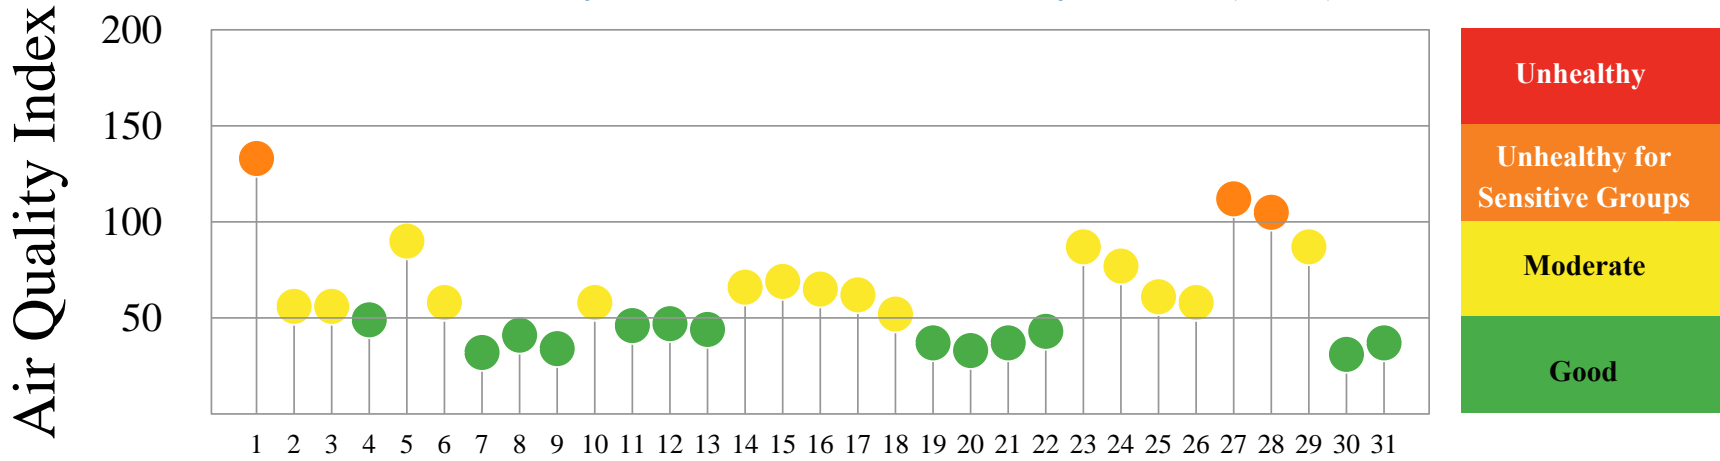

Quality of Air

Washington DC, August 2024

Daily Maximum Air Quality Index (AQI)[†]

Monitoring Locations

Number of Days above 100 AQI vs. Days ≥ 90°F at BWI (2024)

	Jan	Feb	Mar	Apr	May	Jun	Jul	Aug	Sep	Oct	Nov	Dec	Total
8-hour Ozone	0	0	0	0	1	2	1	3	n/a	n/a	n/a	n/a	7
24-hour PM Fine	0	0	0	0	0	0	0	0	n/a	n/a	n/a	n/a	0
Both Pollutants	0	0	0	0	1	2	1	3	n/a	n/a	n/a	n/a	7
Days ≥ 90°F	0	0	0	1	1	15	19	9	n/a	n/a	n/a	n/a	45

Air Quality Index (AQI)

[†] Data is preliminary.
AQI is calculated using
EPA 2016 Guidance.

*Unhealthy for
Sensitive Groups