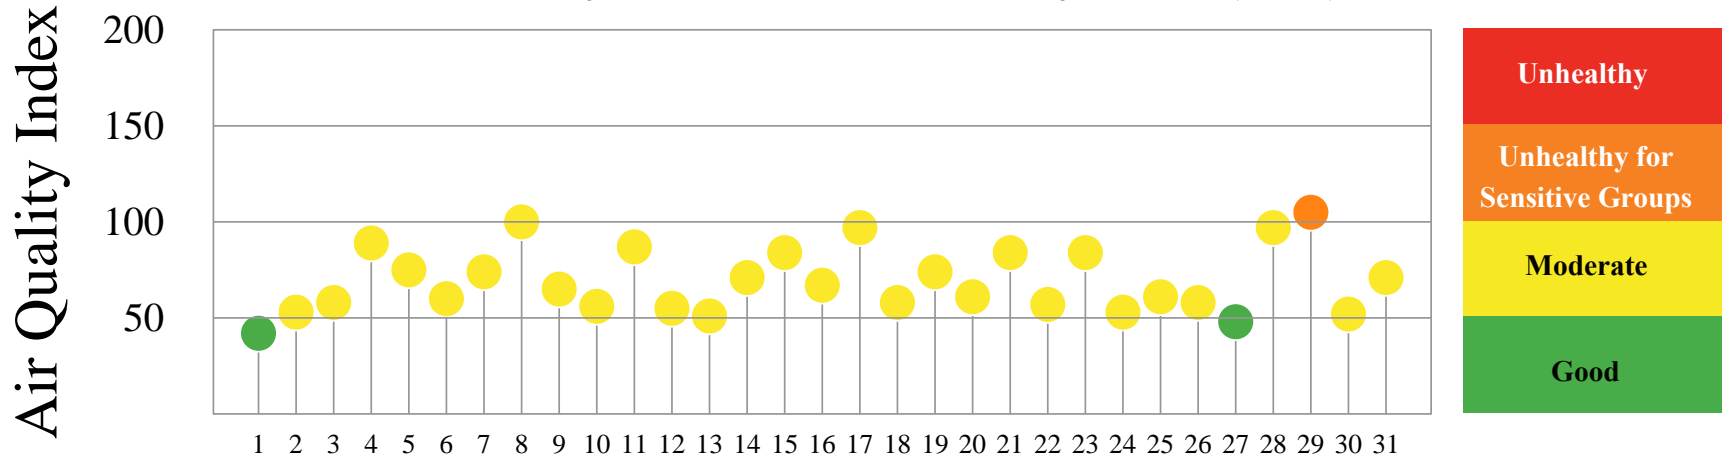

Quality of Air

Washington DC, July 2024

Daily Maximum Air Quality Index (AQI)[†]

July 2024

Monitoring Locations

Number of Days above 100 AQI vs. Days ≥ 90°F at BWI (2024)

	Jan	Feb	Mar	Apr	May	Jun	Jul	Aug	Sep	Oct	Nov	Dec	Total
8-hour Ozone	0	0	0	0	1	2	1	n/a	n/a	n/a	n/a	n/a	4
24-hour PM Fine	0	0	0	0	0	0	0	n/a	n/a	n/a	n/a	n/a	0
Both Pollutants	0	0	0	0	1	2	1	n/a	n/a	n/a	n/a	n/a	4
Days ≥ 90°F	0	0	0	1	1	15	19	n/a	n/a	n/a	n/a	n/a	36

Air Quality Index (AQI)

[†] Data is preliminary.
AQI is calculated using
EPA 2016 Guidance.

*Unhealthy for
Sensitive Groups