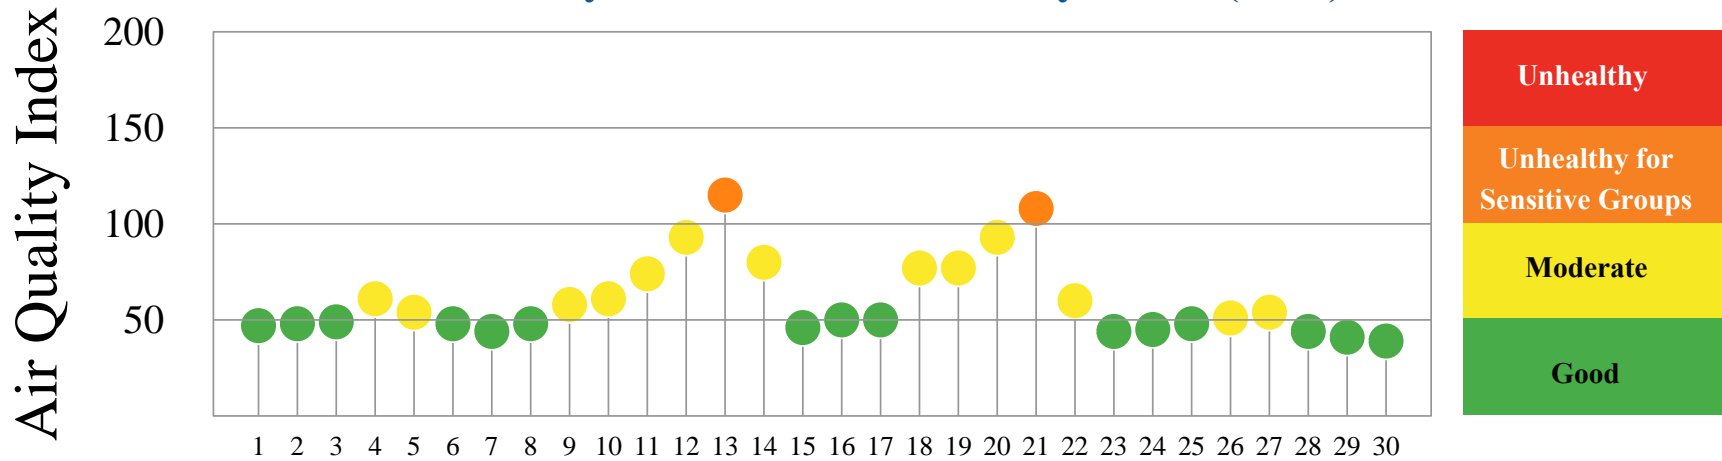

Quality of Air

Washington DC, April 2023

Daily Maximum Air Quality Index (AQI)[†]

April 2023

Monitoring Locations

Number of Days above 100 AQI vs. Days ≥ 90°F at BWI (2023)

	Jan	Feb	Mar	Apr	May	Jun	Jul	Aug	Sep	Oct	Nov	Dec	Total
8-hour Ozone	0	0	0	2	n/a	n/a	n/a	n/a	n/a	n/a	n/a	n/a	2
24-hour PM Fine	0	0	0	0	n/a	n/a	n/a	n/a	n/a	n/a	n/a	n/a	0
Both Pollutants	0	0	0	2	n/a	n/a	n/a	n/a	n/a	n/a	n/a	n/a	2
Days ≥ 90°F	0	0	0	0	n/a	n/a	n/a	n/a	n/a	n/a	n/a	n/a	0

Air Quality Index (AQI)

[†] Data is preliminary.
AQI is calculated using
EPA 2016 Guidance.

*Unhealthy for
Sensitive Groups