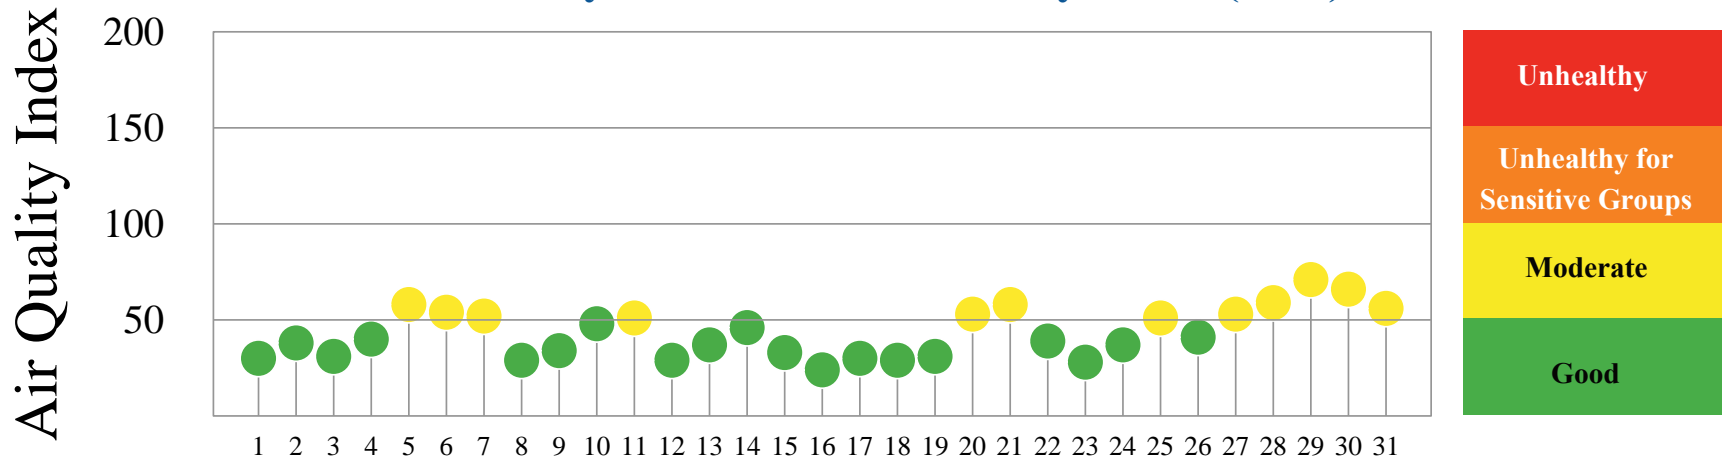

Quality of Air

Washington DC, December 2022

Daily Maximum Air Quality Index (AQI)[†]

December 2022

Number of Days above 100 AQI vs. Days ≥ 90°F at BWI (2022)

	Jan	Feb	Mar	Apr	May	Jun	Jul	Aug	Sep	Oct	Nov	Dec	Total
8-hour Ozone	0	0	0	0	0	3	0	0	0	0	0	0	3
24-hour PM Fine	0	0	0	0	0	0	1	0	0	0	0	0	1
Both Pollutants	0	0	0	0	0	3	1	0	0	0	0	0	4
Days ≥ 90°F	0	0	0	0	5	8	18	15	2	0	0	0	48

Monitoring Locations

Air Quality Index (AQI)

[†] Data is preliminary.
AQI is calculated using
EPA 2016 Guidance.

*Unhealthy for
Sensitive Groups