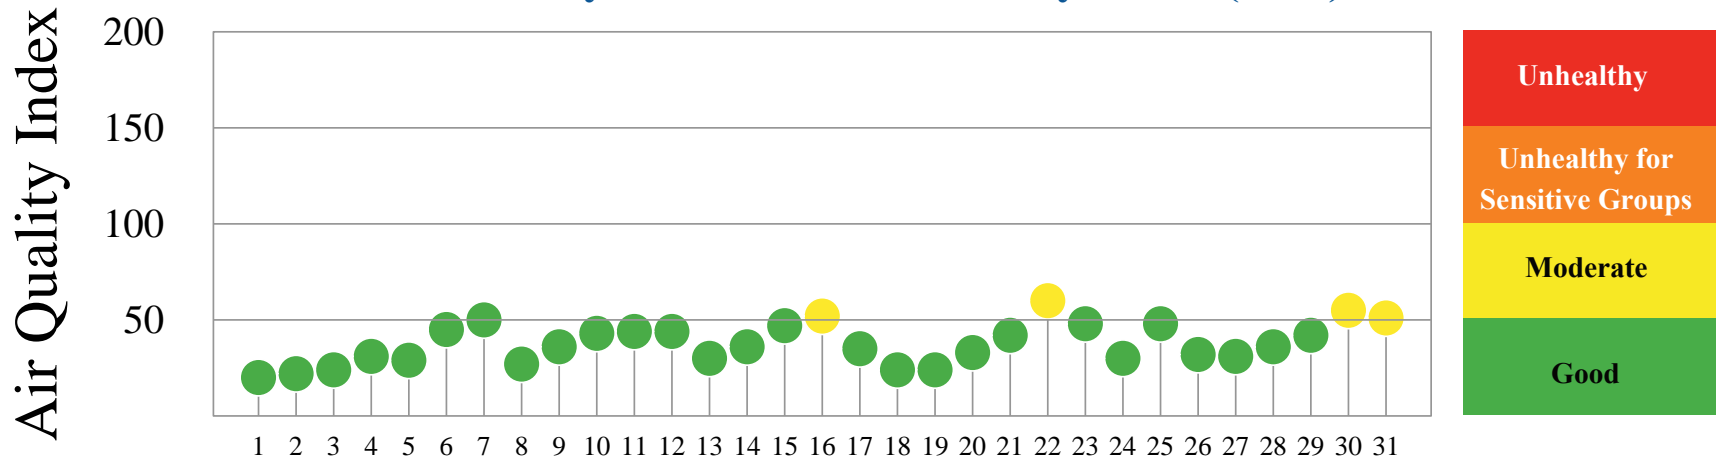

Quality of Air

Washington DC, October 2022

Daily Maximum Air Quality Index (AQI)[†]

October 2022

Monitoring Locations

Number of Days above 100 AQI vs. Days $\geq 90^\circ\text{F}$ at BWI (2022)

	Jan	Feb	Mar	Apr	May	Jun	Jul	Aug	Sep	Oct	Nov	Dec	Total
8-hour Ozone	0	0	0	0	0	3	0	0	0	0	n/a	n/a	3
24-hour PM Fine	0	0	0	0	0	0	1	0	0	0	n/a	n/a	1
Both Pollutants	0	0	0	0	0	3	1	0	0	0	n/a	n/a	4
Days $\geq 90^\circ\text{F}$	0	0	0	0	5	8	18	15	2	0	n/a	n/a	48

Air Quality Index (AQI)

[†] Data is preliminary.
AQI is calculated using
EPA 2016 Guidance.

*Unhealthy for
Sensitive Groups