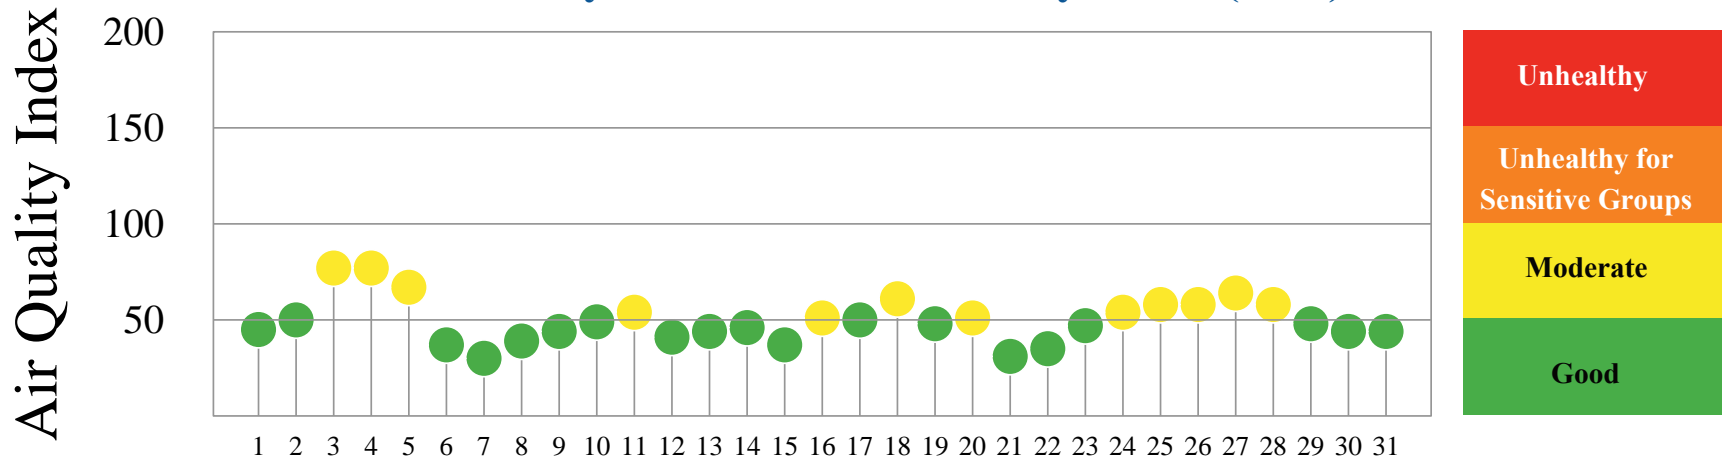

Quality of Air

Washington DC, August 2022

Daily Maximum Air Quality Index (AQI)[†]

August 2022

Monitoring Locations

Number of Days above 100 AQI vs. Days $\geq 90^\circ\text{F}$ at BWI (2022)

	Jan	Feb	Mar	Apr	May	Jun	Jul	Aug	Sep	Oct	Nov	Dec	Total
8-hour Ozone	0	0	0	0	0	3	0	0	n/a	n/a	n/a	n/a	3
24-hour PM Fine	0	0	0	0	0	0	1	0	n/a	n/a	n/a	n/a	1
Both Pollutants	0	0	0	0	0	3	1	0	n/a	n/a	n/a	n/a	4
Days $\geq 90^\circ\text{F}$	0	0	0	0	5	8	18	15	n/a	n/a	n/a	n/a	46

Air Quality Index (AQI)

[†] Data is preliminary.
AQI is calculated using
EPA 2016 Guidance.

*Unhealthy for
Sensitive Groups