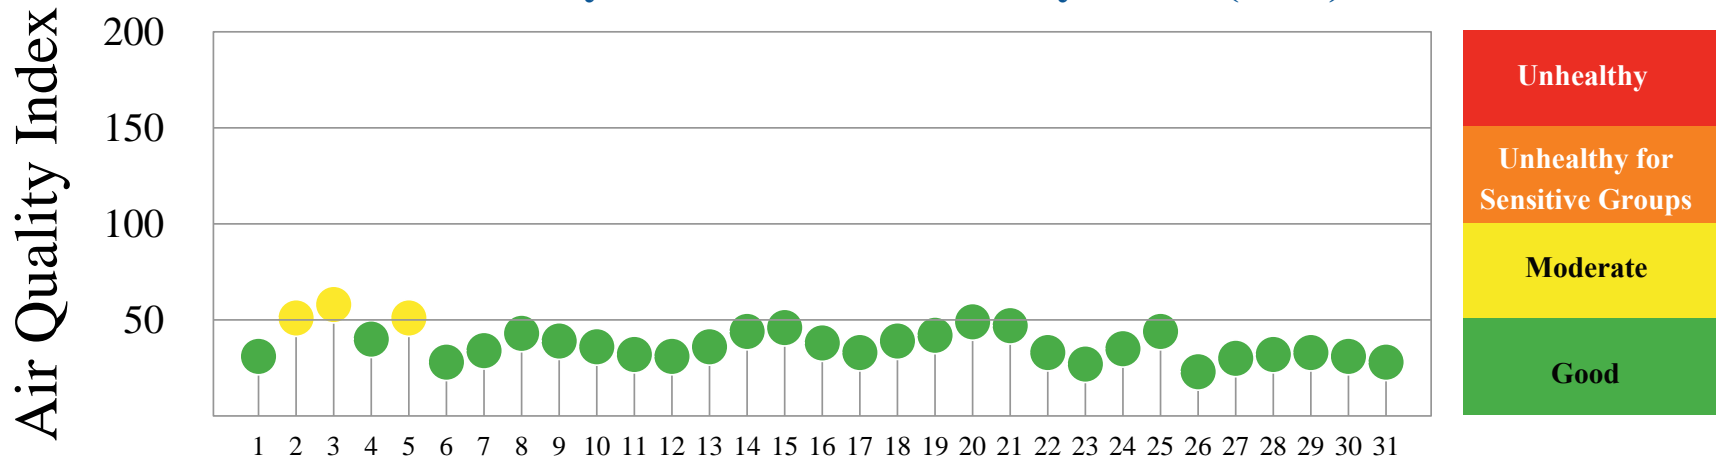

Quality of Air

Washington DC, October 2021

Daily Maximum Air Quality Index (AQI)[†]

October 2021

Monitoring Locations

Number of Days above 100 AQI vs. Days $\geq 90^\circ\text{F}$ at BWI (2021)

	Jan	Feb	Mar	Apr	May	Jun	Jul	Aug	Sep	Oct	Nov	Dec	Total
8-hour Ozone	0	0	0	0	3	1	2	2	0	0	n/a	n/a	8
24-hour PM Fine	0	0	0	0	0	0	2	0	0	0	n/a	n/a	2
Both Pollutants	0	0	0	0	3	1	4	2	0	0	n/a	n/a	10
Days $\geq 90^\circ\text{F}$	0	0	0	0	3	11	21	14	2	0	n/a	n/a	51

Air Quality Index (AQI)

[†] Data is preliminary.
AQI is calculated using
EPA 2016 Guidance.

*Unhealthy for
Sensitive Groups