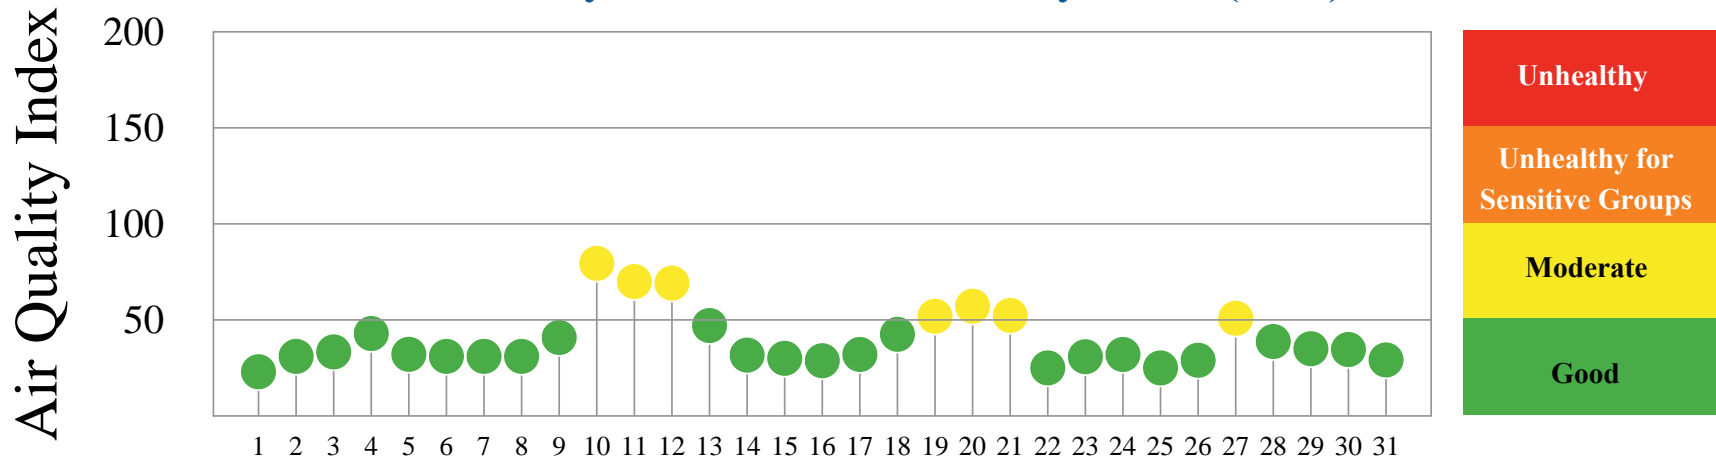

Quality of Air

Washington DC, December 2020

Daily Maximum Air Quality Index (AQI)[†]

December 2020

Monitoring Locations

Number of Days above 100 AQI vs. Days ≥ 90°F at BWI (2020)

	Jan	Feb	Mar	Apr	May	Jun	Jul	Aug	Sep	Oct	Nov	Dec	Total
8-hour Ozone	0	0	0	0	0	0	2	0	0	0	0	0	2
24-hour PM Fine	0	0	0	0	0	0	1	0	0	0	0	0	1
Both Pollutants	0	0	0	0	0	0	3	0	0	0	0	0	3
Days ≥ 90°F	0	0	0	0	0	10	25	10	1	0	0	0	46

Air Quality Index (AQI)

[†] Data is preliminary.
AQI is calculated using
EPA 2016 Guidance.

*Unhealthy for
Sensitive Groups