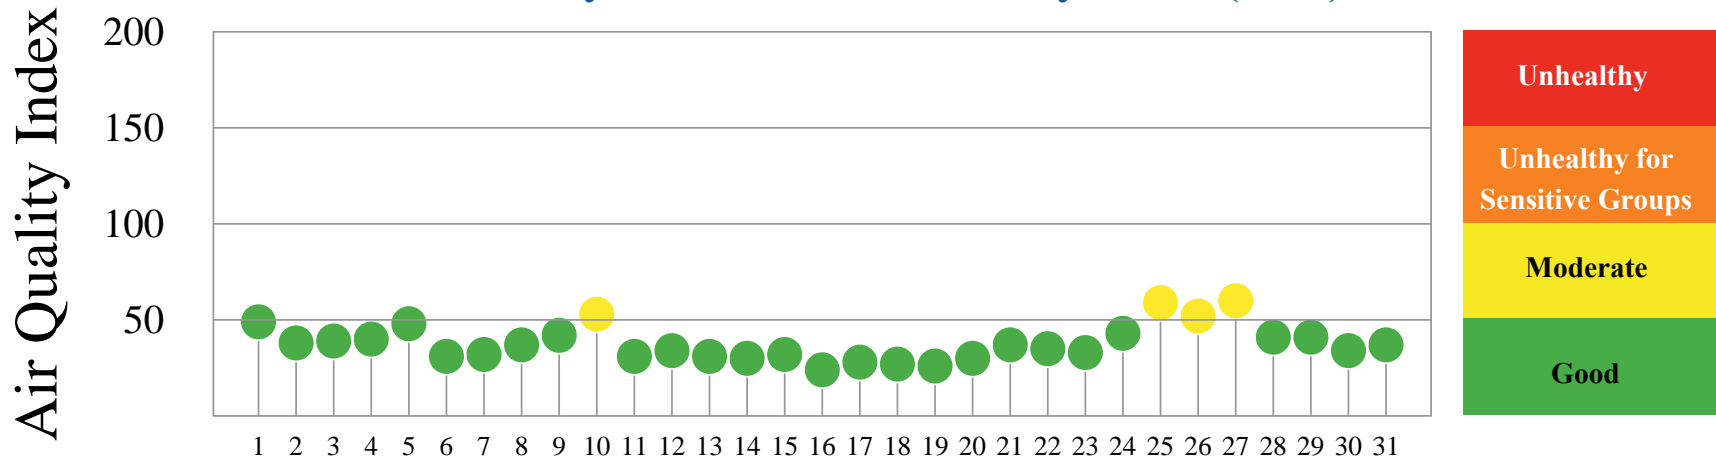

Quality of Air

Eastern Shore, December 2024

Daily Maximum Air Quality Index (AQI)[†]

December 2024

Number of Days above 100 AQI vs. Days $\geq 90^\circ\text{F}$ at BWI (2024)

	Jan	Feb	Mar	Apr	May	Jun	Jul	Aug	Sep	Oct	Nov	Dec	Total
8-hour Ozone	0	0	0	0	1	0	0	1	0	0	0	0	2
24-hour PM Fine	0	0	0	0	0	0	0	0	0	0	0	0	0
Both Pollutants	0	0	0	0	1	0	0	1	0	0	0	0	2
Days $\geq 90^\circ\text{F}$	0	0	0	1	1	15	19	9	0	0	0	0	45

Monitoring Locations

Air Quality Index (AQI)

[†] Data is preliminary.
AQI is calculated using
EPA 2016 Guidance.

*Unhealthy for
Sensitive Groups