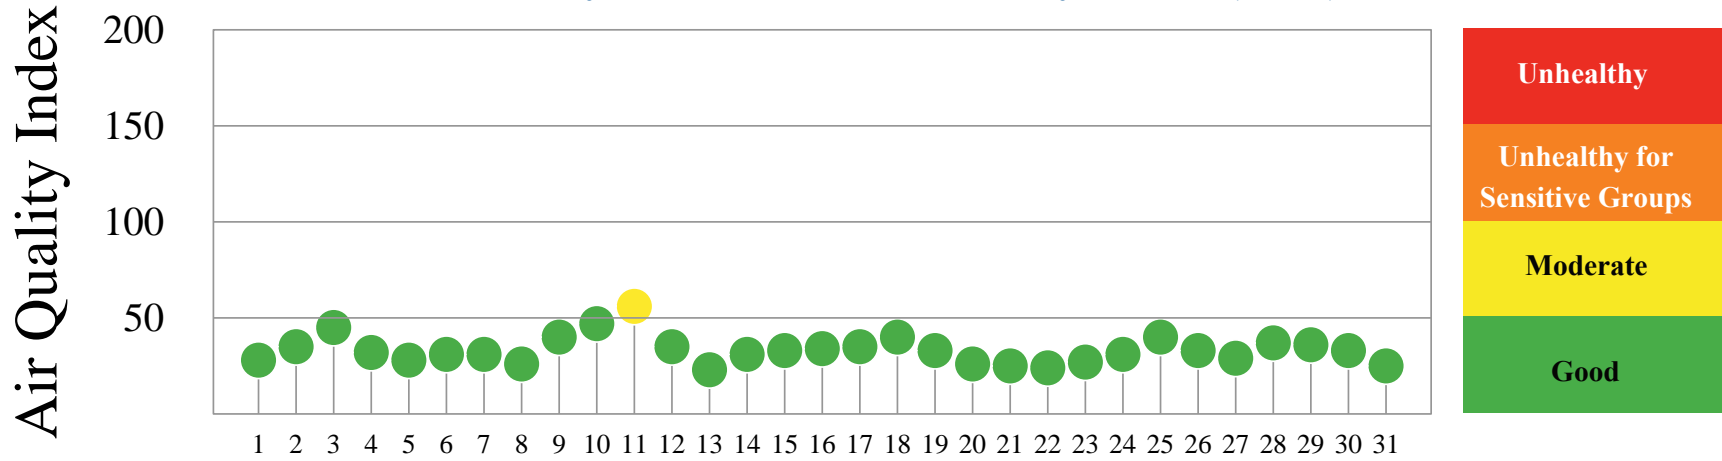

Quality of Air

Eastern Shore, January 2023

Daily Maximum Air Quality Index (AQI)[†]

January 2023

Number of Days above 100 AQI vs. Days $\geq 90^\circ\text{F}$ at BWI (2023)

	Jan	Feb	Mar	Apr	May	Jun	Jul	Aug	Sep	Oct	Nov	Dec	Total
8-hour Ozone	0	n/a	n/a	n/a	n/a	n/a	n/a	n/a	n/a	n/a	n/a	n/a	0
24-hour PM Fine	0	n/a	n/a	n/a	n/a	n/a	n/a	n/a	n/a	n/a	n/a	n/a	0
Both Pollutants	0	n/a	n/a	n/a	n/a	n/a	n/a	n/a	n/a	n/a	n/a	n/a	0
Days $\geq 90^\circ\text{F}$	0	n/a	n/a	n/a	n/a	n/a	n/a	n/a	n/a	n/a	n/a	n/a	0

Monitoring Locations

Air Quality Index (AQI)

[†] Data is preliminary.
AQI is calculated using
EPA 2016 Guidance.

*Unhealthy for
Sensitive Groups