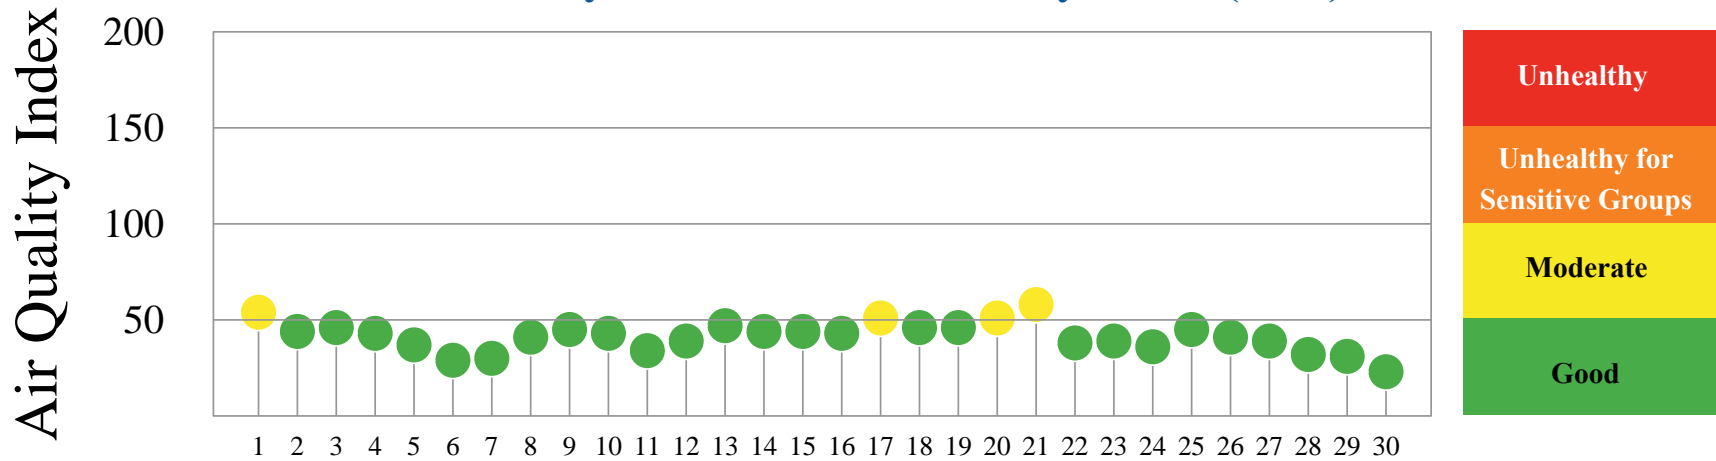

Quality of Air

Eastern Shore, September 2022

Daily Maximum Air Quality Index (AQI)[†]

September 2022

Number of Days above 100 AQI vs. Days $\geq 90^\circ\text{F}$ at BWI (2022)

	Jan	Feb	Mar	Apr	May	Jun	Jul	Aug	Sep	Oct	Nov	Dec	Total
8-hour Ozone	0	0	0	0	0	0	0	0	0	n/a	n/a	n/a	0
24-hour PM Fine	0	0	0	0	0	0	0	0	0	n/a	n/a	n/a	0
Both Pollutants	0	0	0	0	0	0	0	0	0	n/a	n/a	n/a	0
Days $\geq 90^\circ\text{F}$	0	0	0	0	5	8	18	15	2	n/a	n/a	n/a	48

Monitoring Locations

Air Quality Index (AQI)

[†] Data is preliminary.
AQI is calculated using
EPA 2016 Guidance.

*Unhealthy for
Sensitive Groups