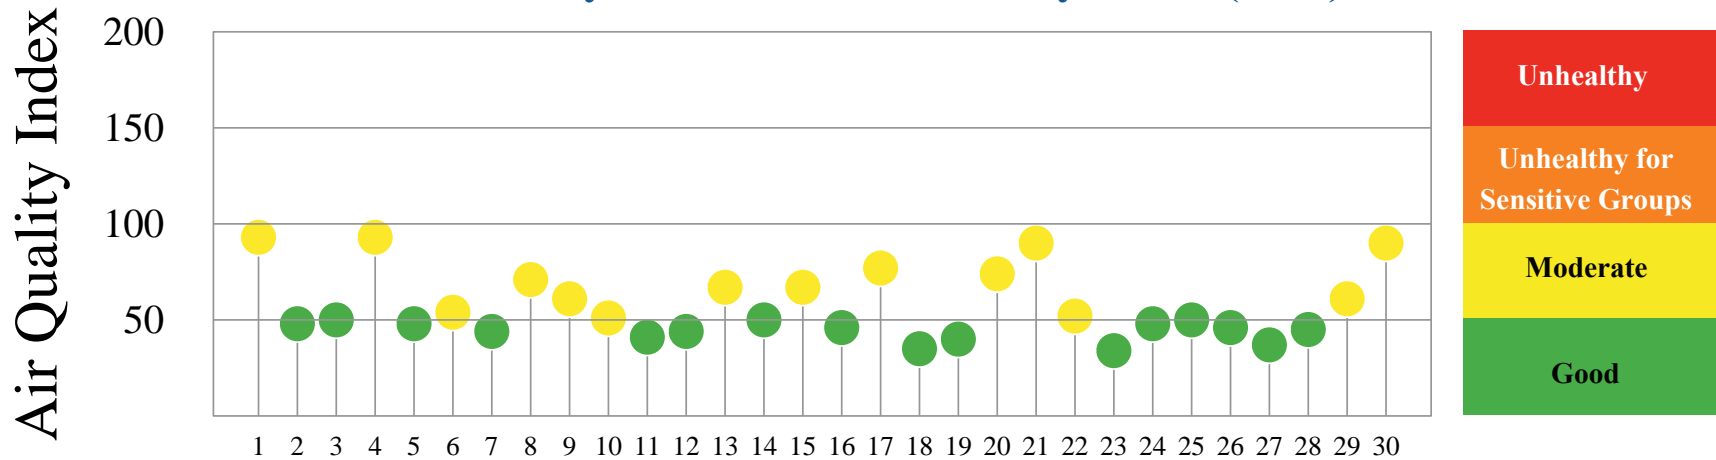

Quality of Air

Eastern Shore, June 2022

Daily Maximum Air Quality Index (AQI)[†]

June 2022

Number of Days above 100 AQI vs. Days $\geq 90^\circ\text{F}$ at BWI (2022)

	Jan	Feb	Mar	Apr	May	Jun	Jul	Aug	Sep	Oct	Nov	Dec	Total
8-hour Ozone	0	0	0	0	0	0	n/a	n/a	n/a	n/a	n/a	n/a	0
24-hour PM Fine	0	0	0	0	0	0	n/a	n/a	n/a	n/a	n/a	n/a	0
Both Pollutants	0	0	0	0	0	0	n/a	n/a	n/a	n/a	n/a	n/a	0
Days $\geq 90^\circ\text{F}$	0	0	0	0	5	8	n/a	n/a	n/a	n/a	n/a	n/a	13

Monitoring Locations

Air Quality Index (AQI)

[†] Data is preliminary.
AQI is calculated using
EPA 2016 Guidance.

*Unhealthy for
Sensitive Groups