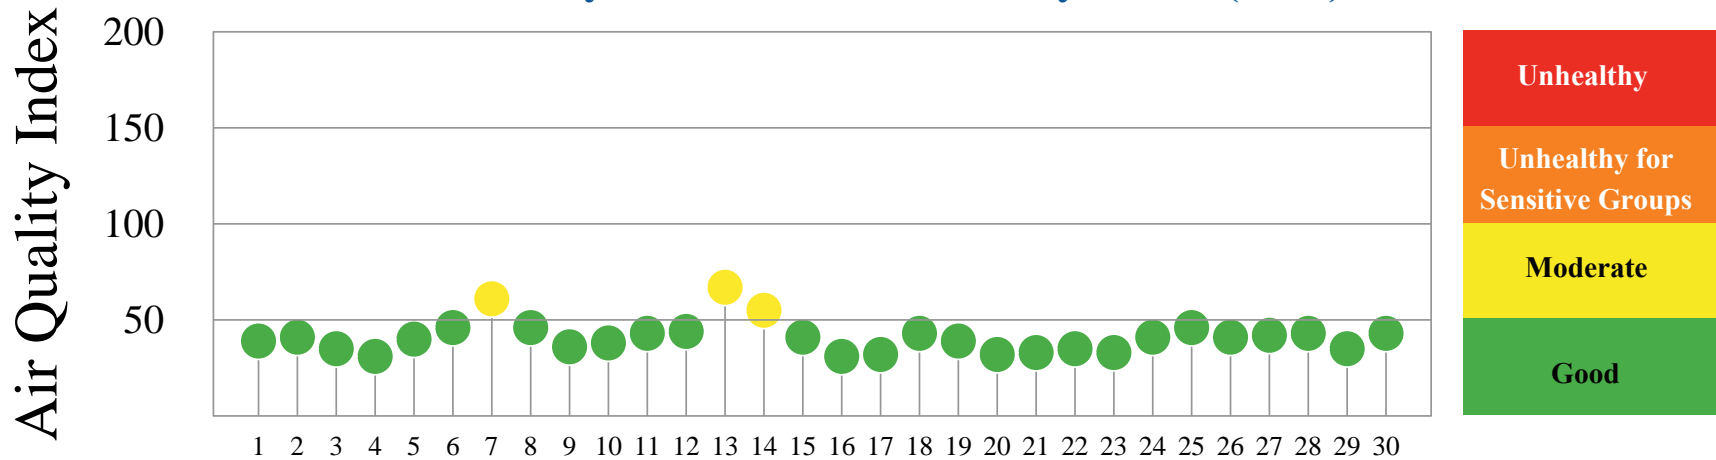

Quality of Air

Eastern Shore, September 2021

Daily Maximum Air Quality Index (AQI)[†]

September 2021

Number of Days above 100 AQI vs. Days $\geq 90^\circ\text{F}$ at BWI (2021)

	Jan	Feb	Mar	Apr	May	Jun	Jul	Aug	Sep	Oct	Nov	Dec	Total
8-hour Ozone	0	0	0	0	0	1	1	0	0	n/a	n/a	n/a	2
24-hour PM Fine	0	0	0	0	0	0	0	0	0	n/a	n/a	n/a	0
Both Pollutants	0	0	0	0	0	1	1	0	0	n/a	n/a	n/a	2
Days $\geq 90^\circ\text{F}$	0	0	0	0	3	11	21	14	2	n/a	n/a	n/a	51

Monitoring Locations

Air Quality Index (AQI)

[†] Data is preliminary.
AQI is calculated using
EPA 2016 Guidance.

*Unhealthy for
Sensitive Groups