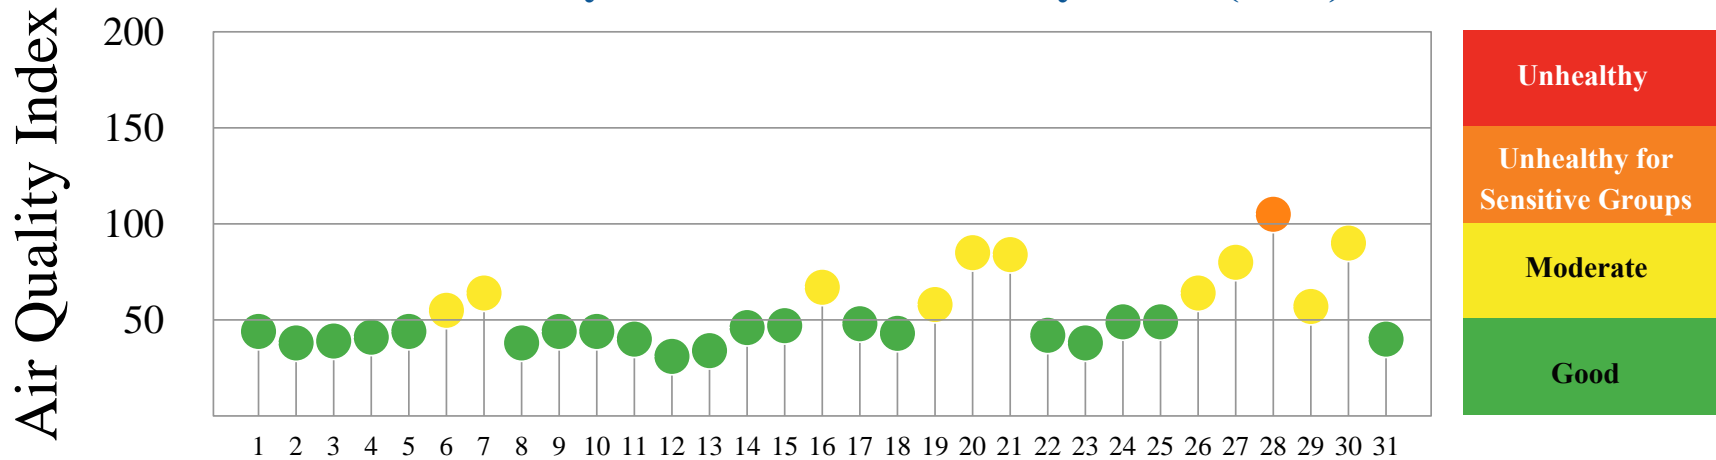

Quality of Air

Eastern Shore, July 2021

Daily Maximum Air Quality Index (AQI)[†]

July 2021

Number of Days above 100 AQI vs. Days $\geq 90^\circ\text{F}$ at BWI (2021)

	Jan	Feb	Mar	Apr	May	Jun	Jul	Aug	Sep	Oct	Nov	Dec	Total
8-hour Ozone	0	0	0	0	0	1	1	n/a	n/a	n/a	n/a	n/a	2
24-hour PM Fine	0	0	0	0	0	0	0	n/a	n/a	n/a	n/a	n/a	0
Both Pollutants	0	0	0	0	0	1	1	n/a	n/a	n/a	n/a	n/a	2
Days $\geq 90^\circ\text{F}$	0	0	0	0	3	11	21	n/a	n/a	n/a	n/a	n/a	35

Monitoring Locations

Air Quality Index (AQI)

[†] Data is preliminary.
AQI is calculated using
EPA 2016 Guidance.

*Unhealthy for
Sensitive Groups