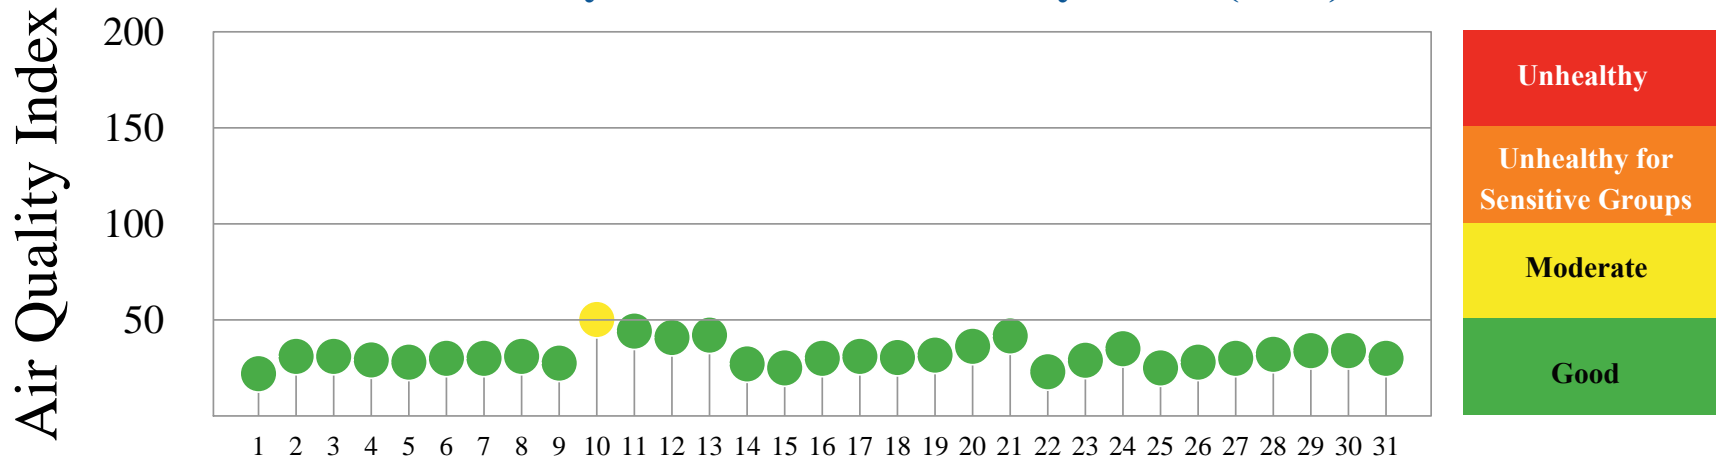

Quality of Air

Eastern Shore, December 2020

Daily Maximum Air Quality Index (AQI)[†]

December 2020

Number of Days above 100 AQI vs. Days $\geq 90^\circ\text{F}$ at BWI (2020)

	Jan	Feb	Mar	Apr	May	Jun	Jul	Aug	Sep	Oct	Nov	Dec	Total
8-hour Ozone	0	0	0	0	0	0	0	0	0	0	0	0	0
24-hour PM Fine	0	0	0	0	0	0	0	0	0	0	0	0	0
Both Pollutants	0	0	0	0	0	0	0	0	0	0	0	0	0
Days $\geq 90^\circ\text{F}$	0	0	0	0	0	10	25	10	1	0	0	0	46

Monitoring Locations

Air Quality Index (AQI)

[†] Data is preliminary.
AQI is calculated using
EPA 2016 Guidance.

*Unhealthy for
Sensitive Groups