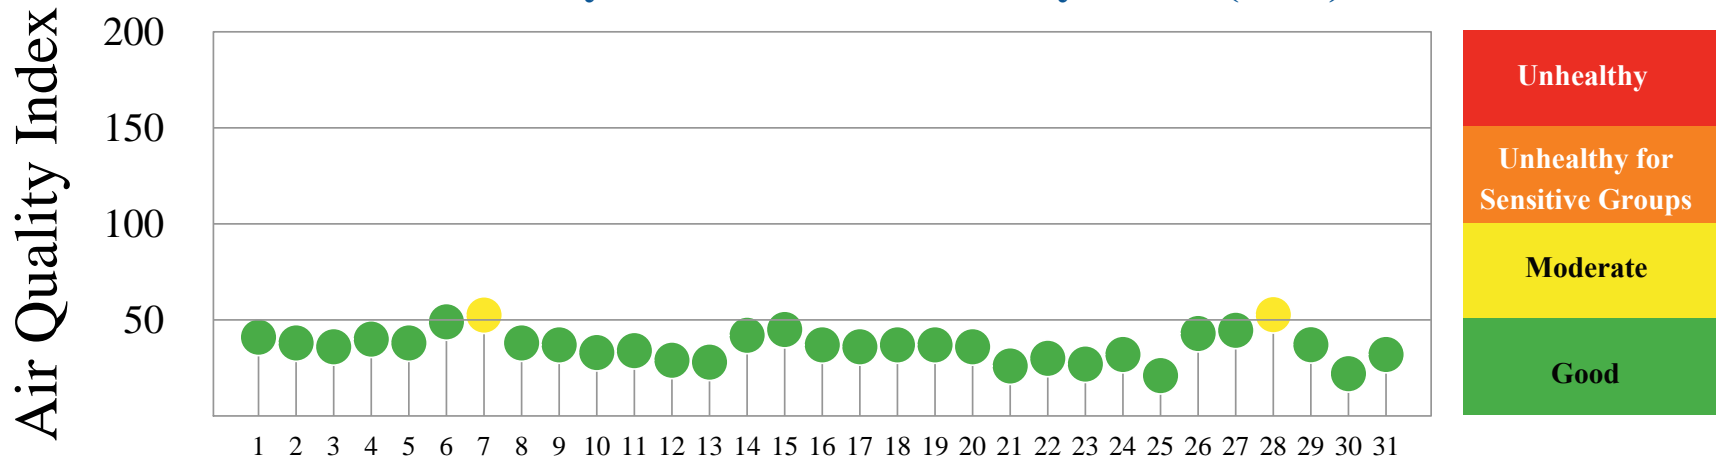

Quality of Air

Eastern Shore, October 2020

Daily Maximum Air Quality Index (AQI)[†]

October 2020

Number of Days above 100 AQI vs. Days $\geq 90^\circ\text{F}$ at BWI (2020)

	Jan	Feb	Mar	Apr	May	Jun	Jul	Aug	Sep	Oct	Nov	Dec	Total
8-hour Ozone	0	0	0	0	0	0	0	0	0	0	n/a	n/a	0
24-hour PM Fine	0	0	0	0	0	0	0	0	0	0	n/a	n/a	0
Both Pollutants	0	0	0	0	0	0	0	0	0	0	n/a	n/a	0
Days $\geq 90^\circ\text{F}$	0	0	0	0	0	10	25	10	1	0	n/a	n/a	46

Monitoring Locations

Air Quality Index (AQI)

[†] Data is preliminary.
AQI is calculated using
EPA 2016 Guidance.

*Unhealthy for
Sensitive Groups