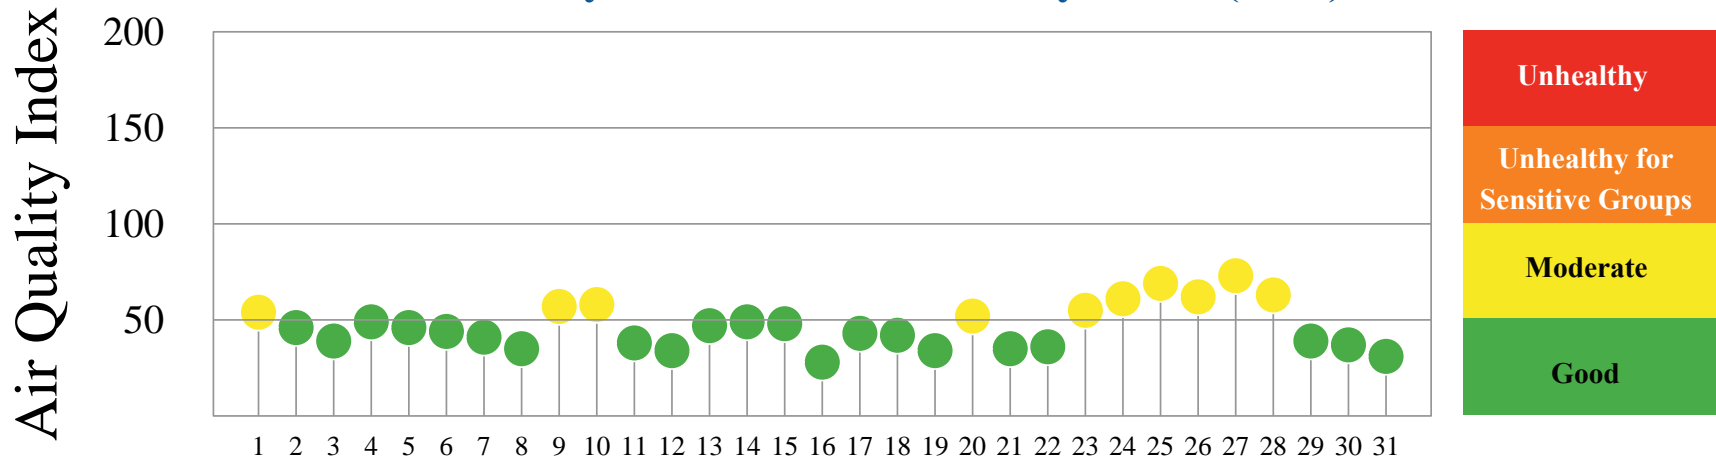

Quality of Air

Baltimore, December 2024

Daily Maximum Air Quality Index (AQI)†

December 2024

Number of Days above 100 AQI vs. Days ≥ 90°F at BWI (2024)

	Jan	Feb	Mar	Apr	May	Jun	Jul	Aug	Sep	Oct	Nov	Dec	Total
8-hour Ozone	0	0	0	0	2	4	3	3	0	0	0	0	12
24-hour PM Fine	0	0	0	0	0	0	0	0	0	0	1	0	1
Both Pollutants	0	0	0	0	2	4	3	3	0	0	1	0	13
Days ≥ 90°F	0	0	0	1	1	15	19	9	0	0	0	0	45

Monitoring Locations

Air Quality Index (AQI)

† Data is preliminary.
AQI is calculated using
EPA 2016 Guidance.

*Unhealthy for
Sensitive Groups