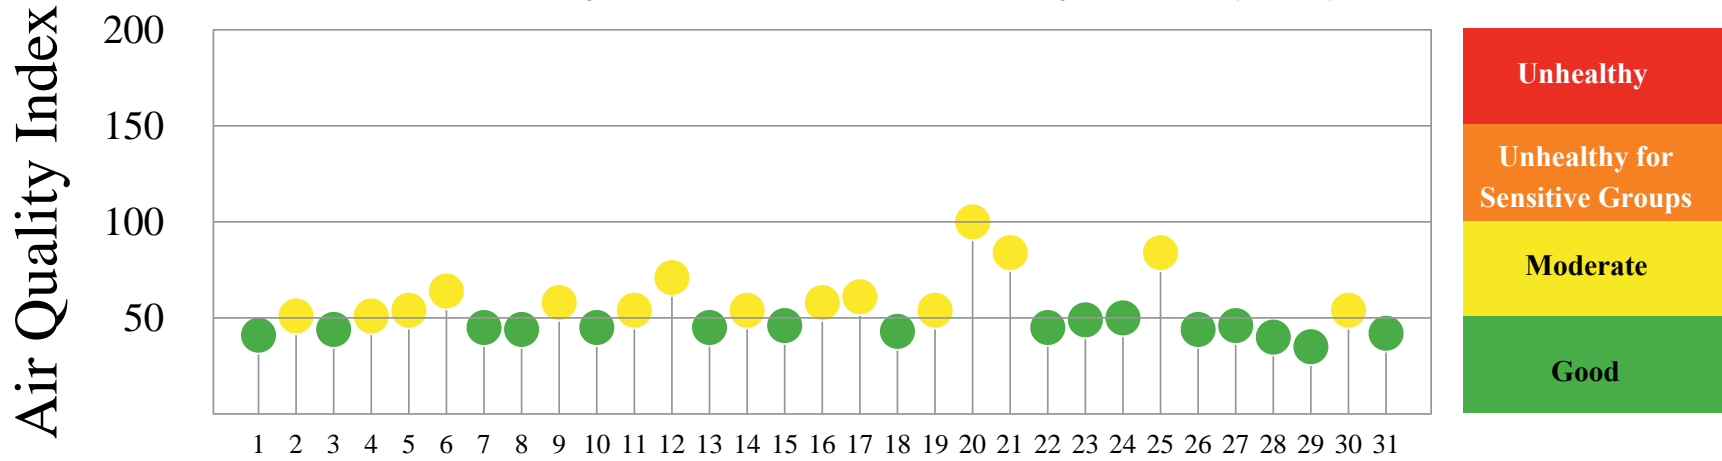

Quality of Air Baltimore, August 2023

Daily Maximum Air Quality Index (AQI)[†]

August 2023

Number of Days above 100 AQI vs. Days $\geq 90^\circ\text{F}$ at BWI (2023)

	Jan	Feb	Mar	Apr	May	Jun	Jul	Aug	Sep	Oct	Nov	Dec	Total
8-hour Ozone	0	0	0	2	1	7	6	0	n/a	n/a	n/a	n/a	16
24-hour PM Fine	0	0	0	0	0	4	0	0	n/a	n/a	n/a	n/a	4
Both Pollutants	0	0	0	2	1	9	6	0	n/a	n/a	n/a	n/a	18
Days $\geq 90^\circ\text{F}$	0	0	0	0	0	4	17	8	n/a	n/a	n/a	n/a	29

Monitoring Locations

Air Quality Index (AQI)

[†] Data is preliminary.
AQI is calculated using
EPA 2016 Guidance.

*Unhealthy for
Sensitive Groups