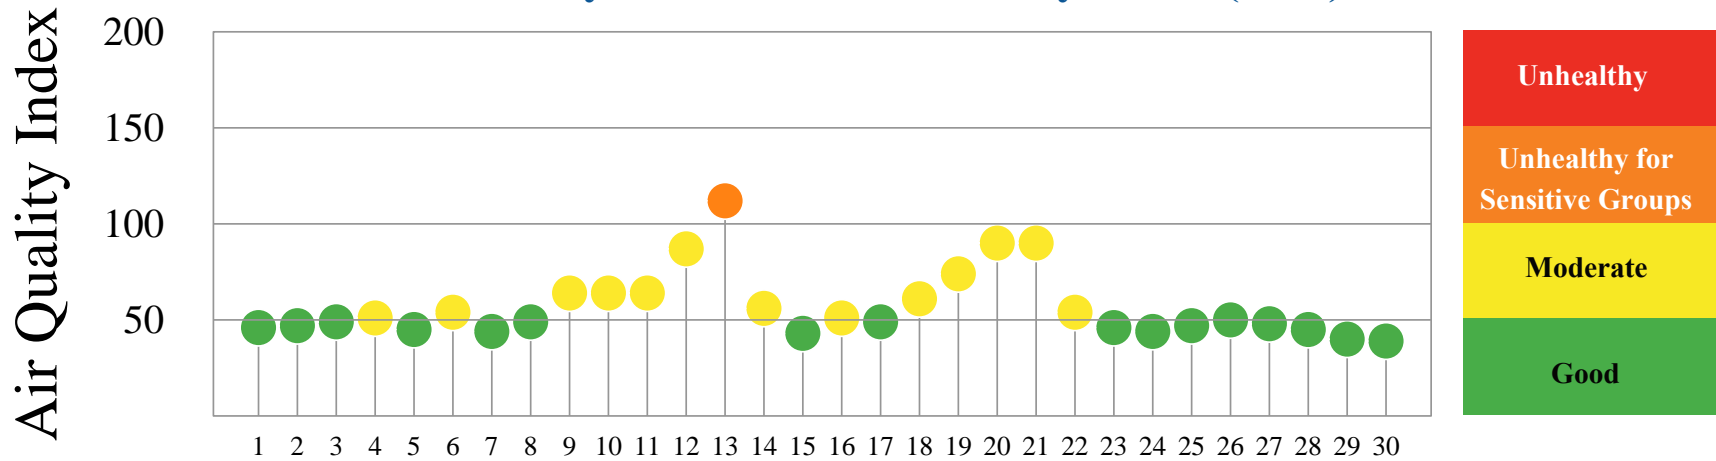

Quality of Air

Baltimore, April 2023

Daily Maximum Air Quality Index (AQI)[†]

April 2023

Number of Days above 100 AQI vs. Days $\geq 90^\circ\text{F}$ at BWI (2023)

	Jan	Feb	Mar	Apr	May	Jun	Jul	Aug	Sep	Oct	Nov	Dec	Total
8-hour Ozone	0	0	0	1	n/a	n/a	n/a	n/a	n/a	n/a	n/a	n/a	1
24-hour PM Fine	0	0	0	0	n/a	n/a	n/a	n/a	n/a	n/a	n/a	n/a	0
Both Pollutants	0	0	0	1	n/a	n/a	n/a	n/a	n/a	n/a	n/a	n/a	1
Days $\geq 90^\circ\text{F}$	0	0	0	0	n/a	n/a	n/a	n/a	n/a	n/a	n/a	n/a	0

Monitoring Locations

Air Quality Index (AQI)

[†] Data is preliminary.
AQI is calculated using
EPA 2016 Guidance.

*Unhealthy for
Sensitive Groups