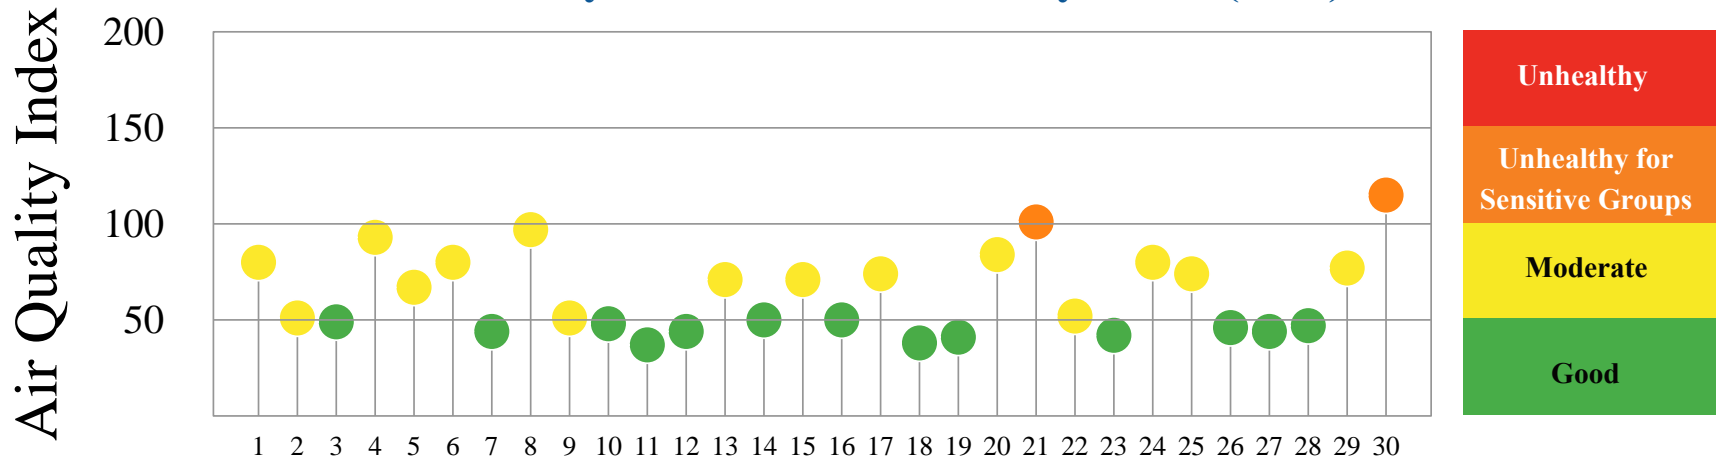

Quality of Air

Baltimore, June 2022

Daily Maximum Air Quality Index (AQI)[†]

June 2022

Number of Days above 100 AQI vs. Days $\geq 90^\circ\text{F}$ at BWI (2022)

	Jan	Feb	Mar	Apr	May	Jun	Jul	Aug	Sep	Oct	Nov	Dec	Total
8-hour Ozone	0	0	0	0	0	2	n/a	n/a	n/a	n/a	n/a	n/a	2
24-hour PM Fine	0	0	0	0	0	0	n/a	n/a	n/a	n/a	n/a	n/a	0
Both Pollutants	0	0	0	0	0	2	n/a	n/a	n/a	n/a	n/a	n/a	2
Days $\geq 90^\circ\text{F}$	0	0	0	0	5	8	n/a	n/a	n/a	n/a	n/a	n/a	13

Monitoring Locations

Air Quality Index (AQI)

[†] Data is preliminary.
AQI is calculated using
EPA 2016 Guidance.

*Unhealthy for
Sensitive Groups