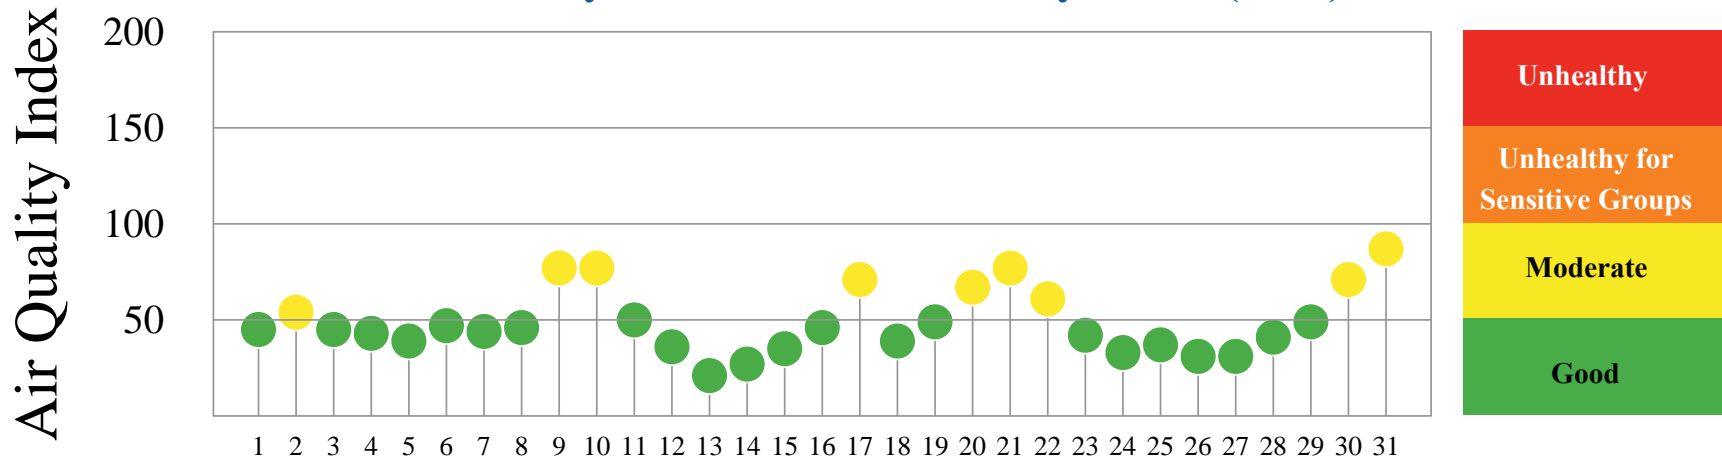

Quality of Air Baltimore, May 2022

Daily Maximum Air Quality Index (AQI)[†]

May 2022

Number of Days above 100 AQI vs. Days $\geq 90^\circ\text{F}$ at BWI (2022)

	Jan	Feb	Mar	Apr	May	Jun	Jul	Aug	Sep	Oct	Nov	Dec	Total
8-hour Ozone	0	0	0	0	0	n/a	n/a	n/a	n/a	n/a	n/a	n/a	0
24-hour PM Fine	0	0	0	0	0	n/a	n/a	n/a	n/a	n/a	n/a	n/a	0
Both Pollutants	0	0	0	0	0	n/a	n/a	n/a	n/a	n/a	n/a	n/a	0
Days $\geq 90^\circ\text{F}$	0	0	0	0	5	n/a	n/a	n/a	n/a	n/a	n/a	n/a	5

Monitoring Locations

Air Quality Index (AQI)

[†] Data is preliminary.
AQI is calculated using
EPA 2016 Guidance.

*Unhealthy for
Sensitive Groups