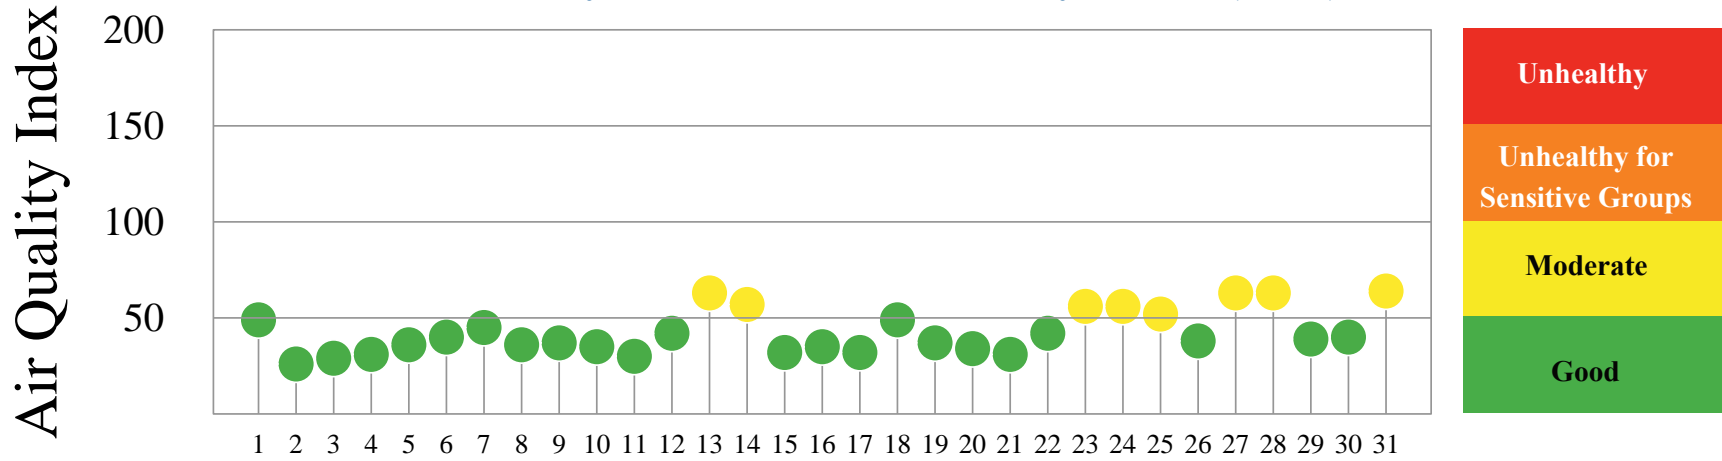

Quality of Air

Baltimore, January 2022

Daily Maximum Air Quality Index (AQI)[†]

January 2022

Number of Days above 100 AQI vs. Days $\geq 90^\circ\text{F}$ at BWI (2022)

	Jan	Feb	Mar	Apr	May	Jun	Jul	Aug	Sep	Oct	Nov	Dec	Total
8-hour Ozone	0	n/a	n/a	n/a	n/a	n/a	n/a	n/a	n/a	n/a	n/a	n/a	0
24-hour PM Fine	0	n/a	n/a	n/a	n/a	n/a	n/a	n/a	n/a	n/a	n/a	n/a	0
Both Pollutants	0	n/a	n/a	n/a	n/a	n/a	n/a	n/a	n/a	n/a	n/a	n/a	0
Days $\geq 90^\circ\text{F}$	0	n/a	n/a	n/a	n/a	n/a	n/a	n/a	n/a	n/a	n/a	n/a	0

Monitoring Locations

Air Quality Index (AQI)

[†] Data is preliminary.
AQI is calculated using
EPA 2016 Guidance.

*Unhealthy for
Sensitive Groups