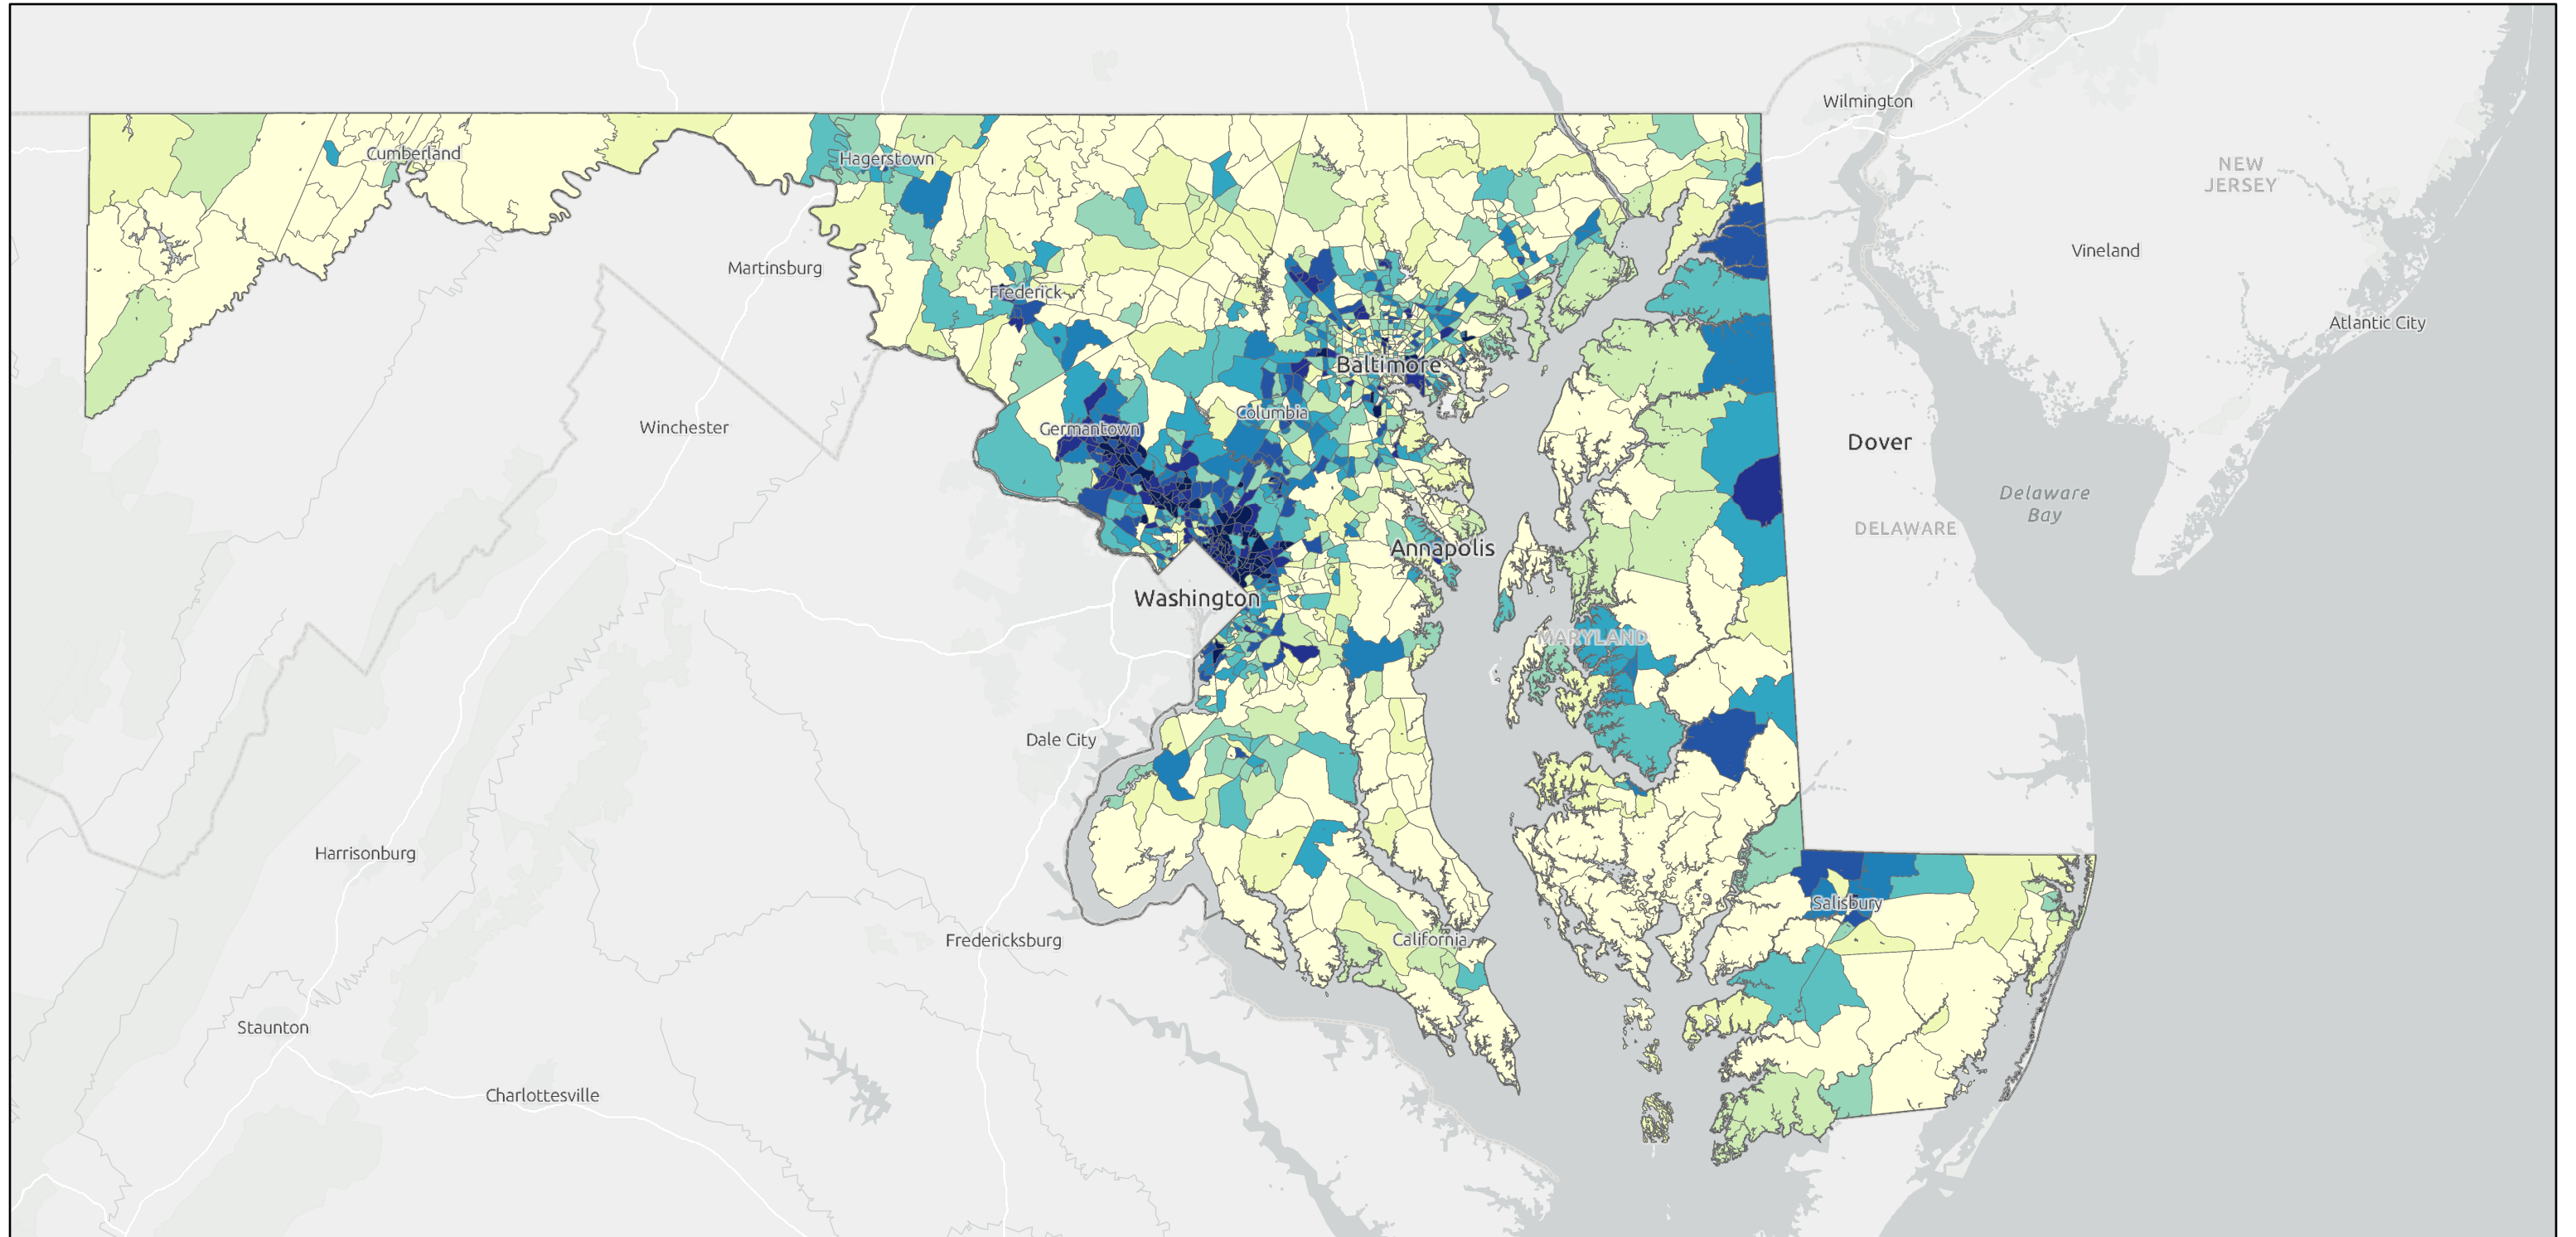

# Maryland - Underserved Communities (Percent Limited English Proficiency)

1/31/2023, 3:05:15 PM

EJ Scores Percent Limited English Proficiency Distribution (Quantile Representation)

1:1,540,000

MDE, Sources: Esri, HERE, Garmin, FAO, NOAA, USGS, © OpenStreetMap contributors, and the GIS User Community