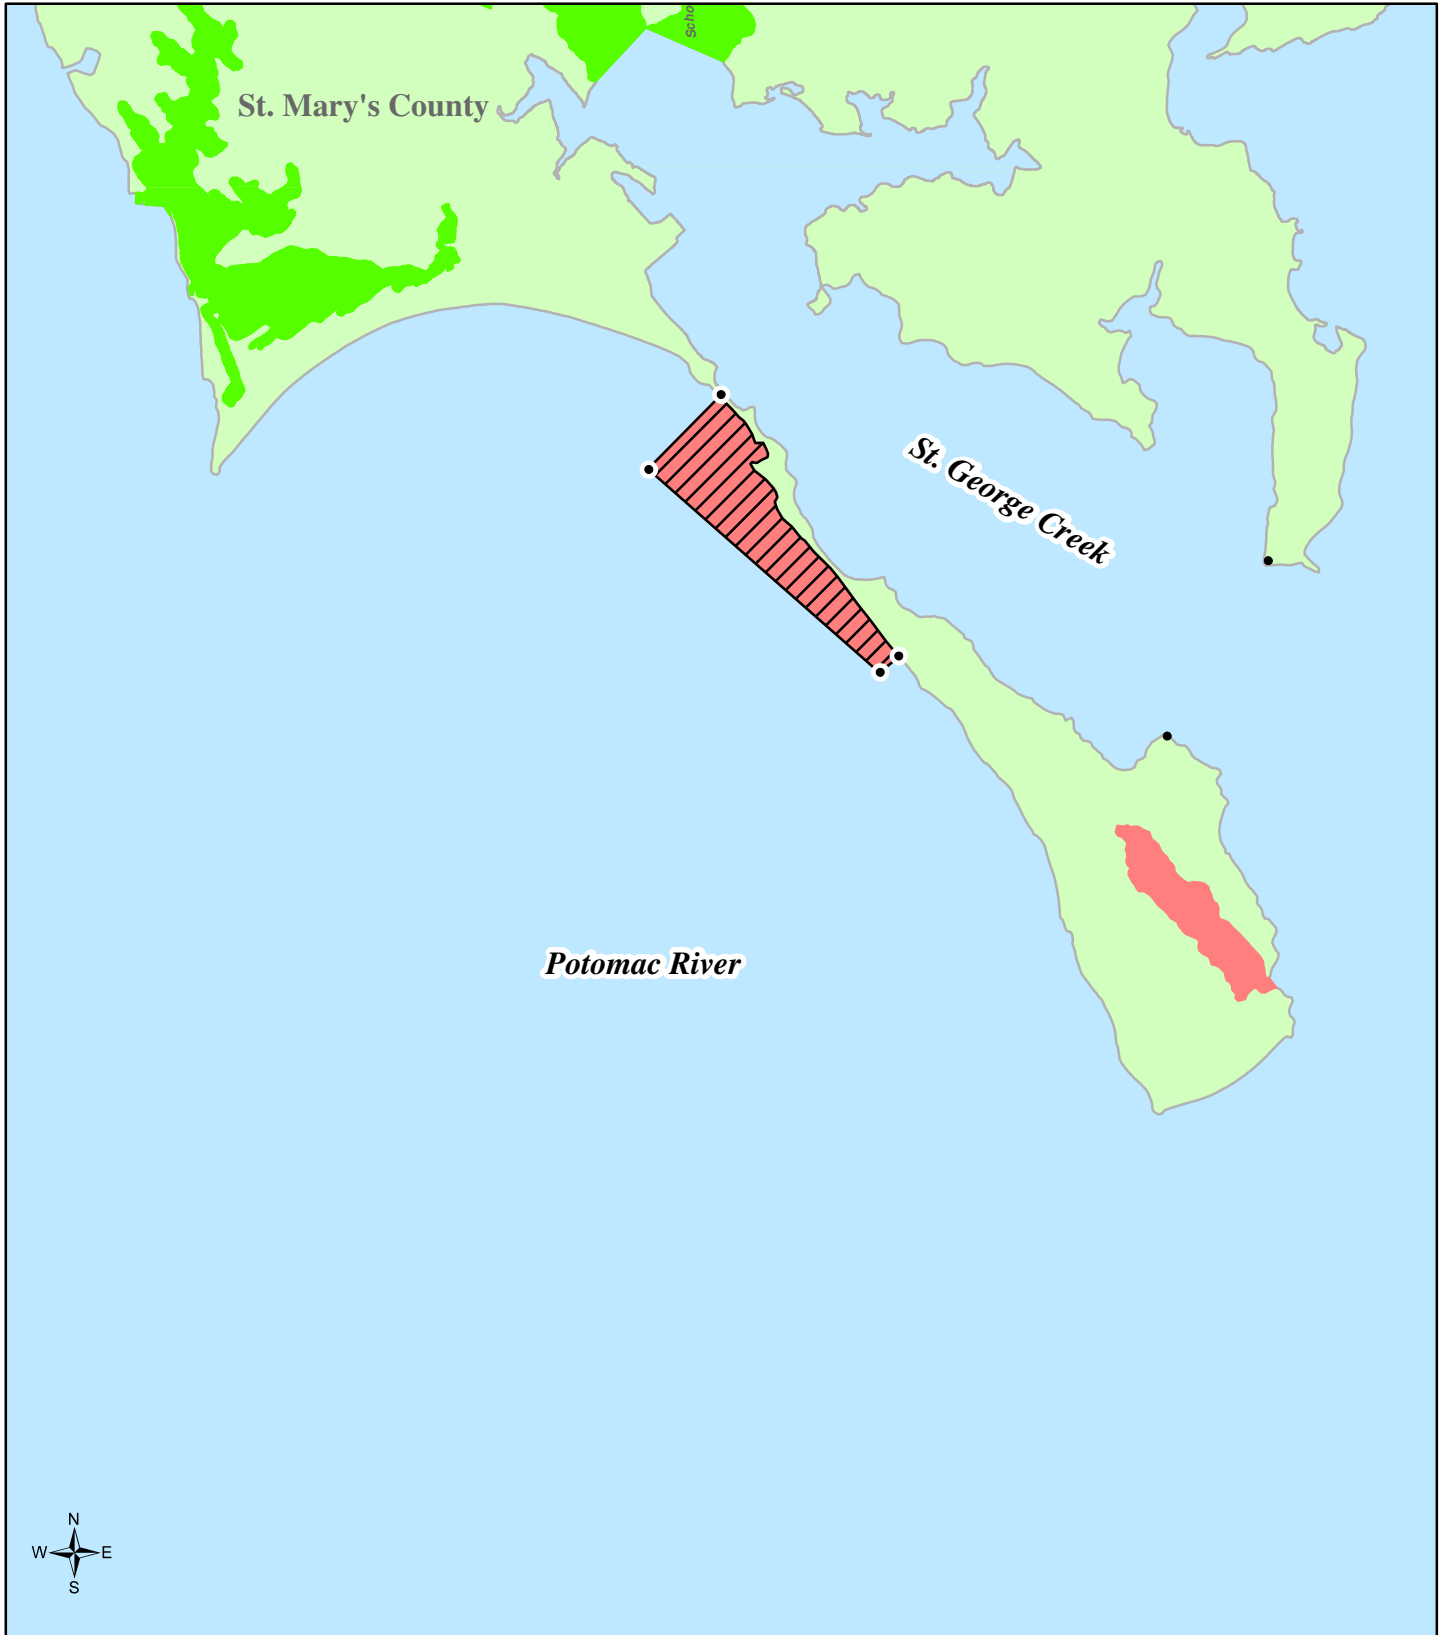

Notice of Emergency Closure

0 0.5 1 Miles Potomac River adjacent to St. George Island, St. Mary's County
Emergency Closure
December 2021

-  Restricted By This Letter
-  Remains Approved By This Letter
-  Remains Conditionally Approved By This Letter
-  Remains Restricted By This Letter

Lawrence J. Hogan, Jr., Governor
Boyd K. Rutherford, Lieutenant Governor
Ben Grumbles, Secretary