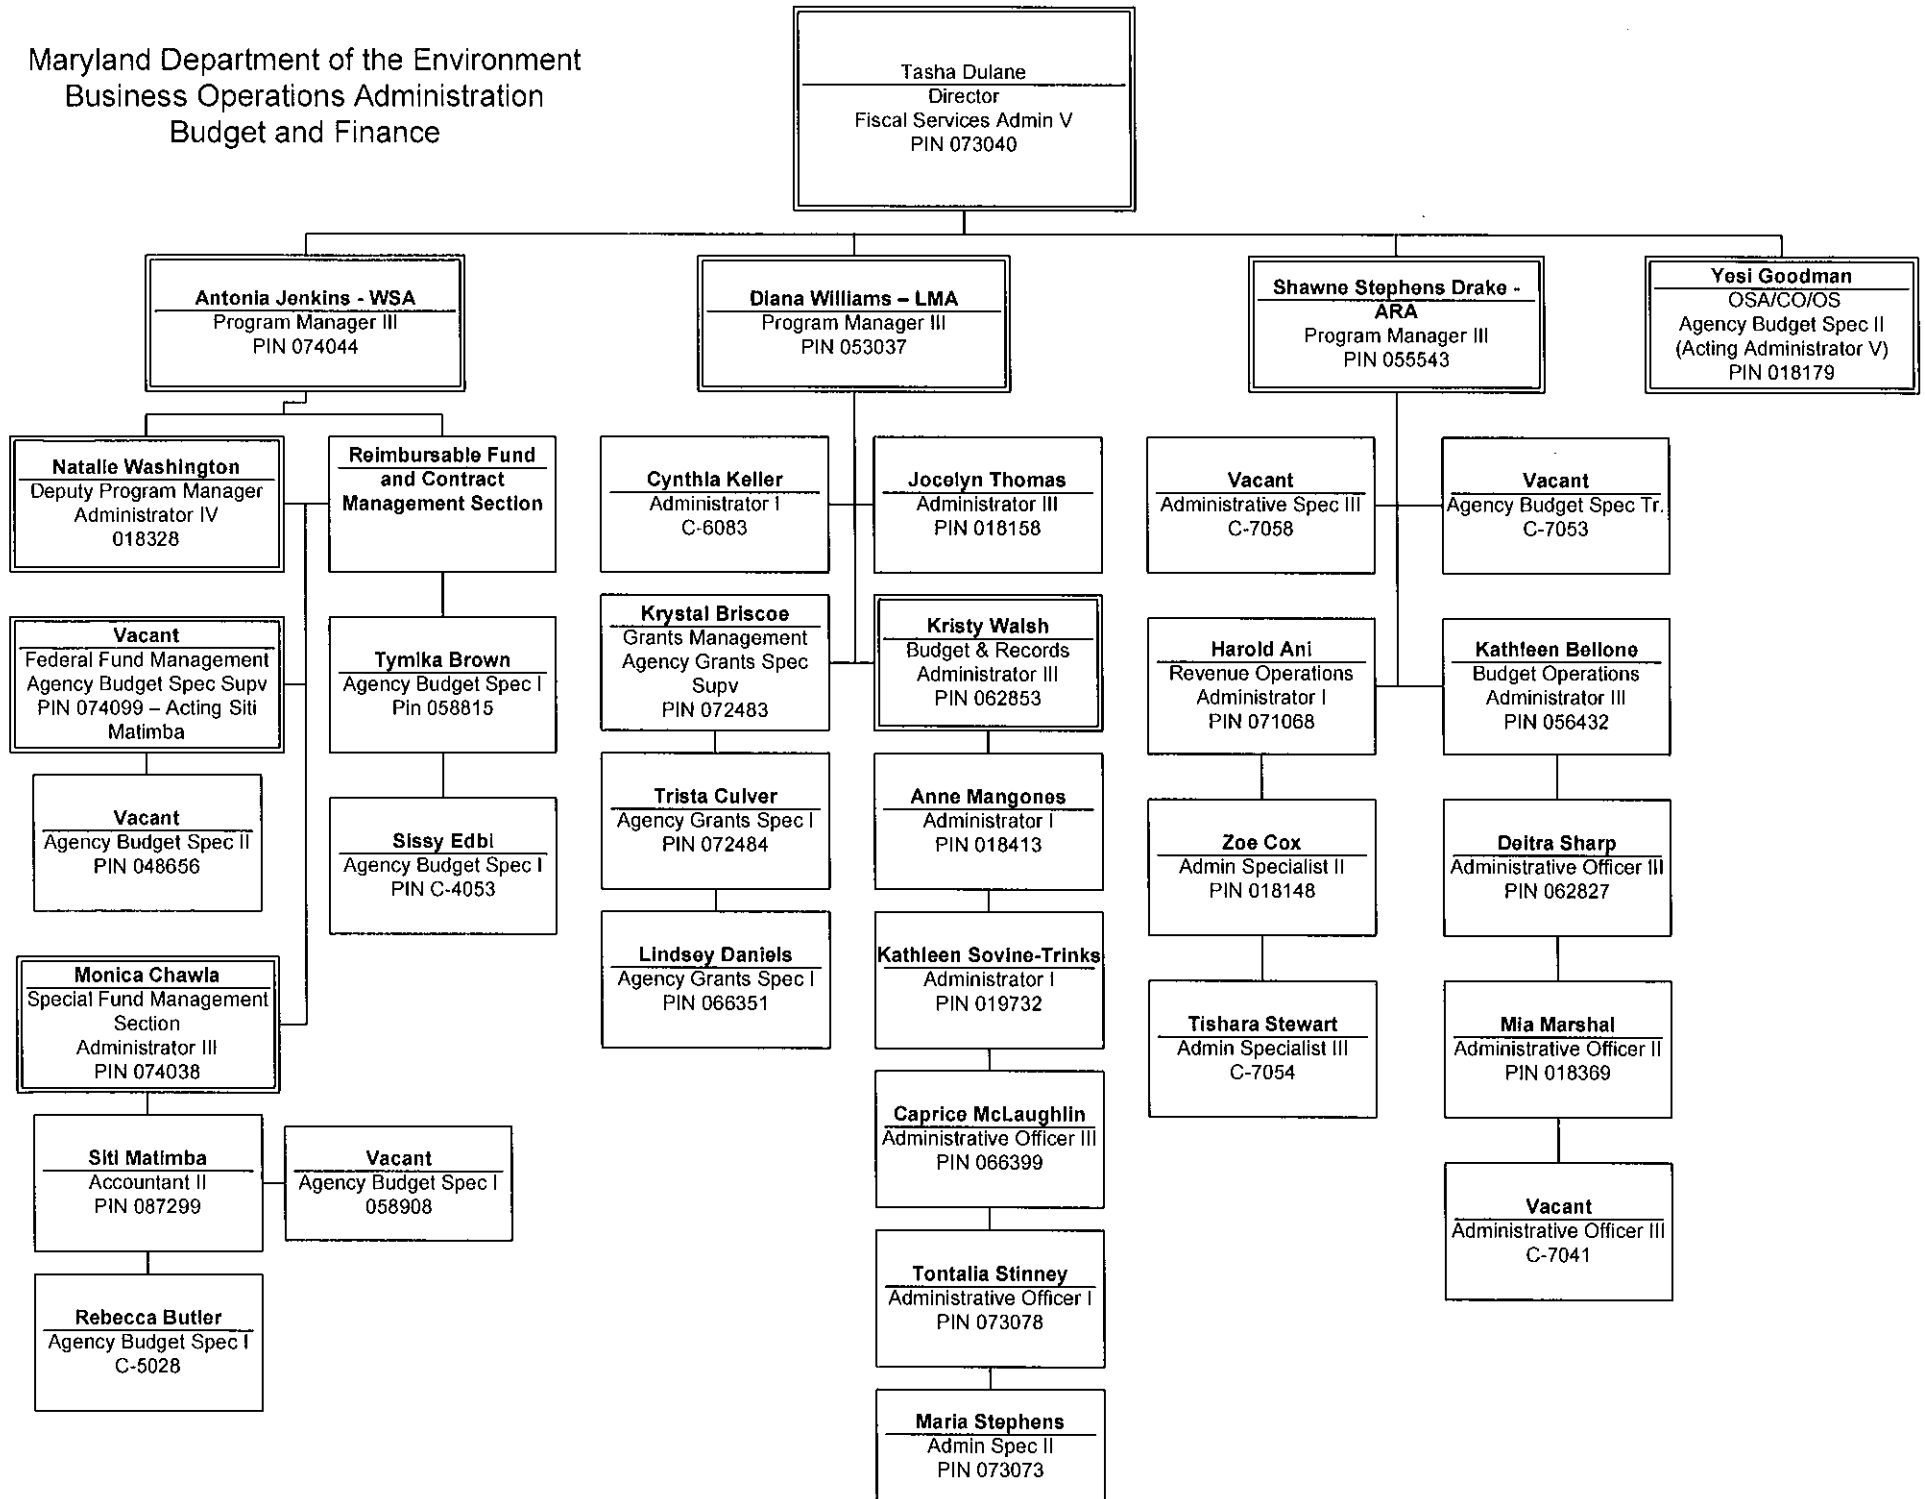

OPERATIONAL SERVICES ADMINISTRATION

Maryland Department of the Environment
 Business Operations Administration
 Budget and Finance

OPERATIONAL SERVICES ADMINISTRATION

Office of Procurement & Contract Management

OPERATIONAL SERVICES ADMINISTRATION

Office of Fiscal Services

**OPERATIONAL SERVICES ADMINISTRATION
Office of Central Services**

OPERATIONAL SERVICES ADMINISTRATION

Office of Human Resources