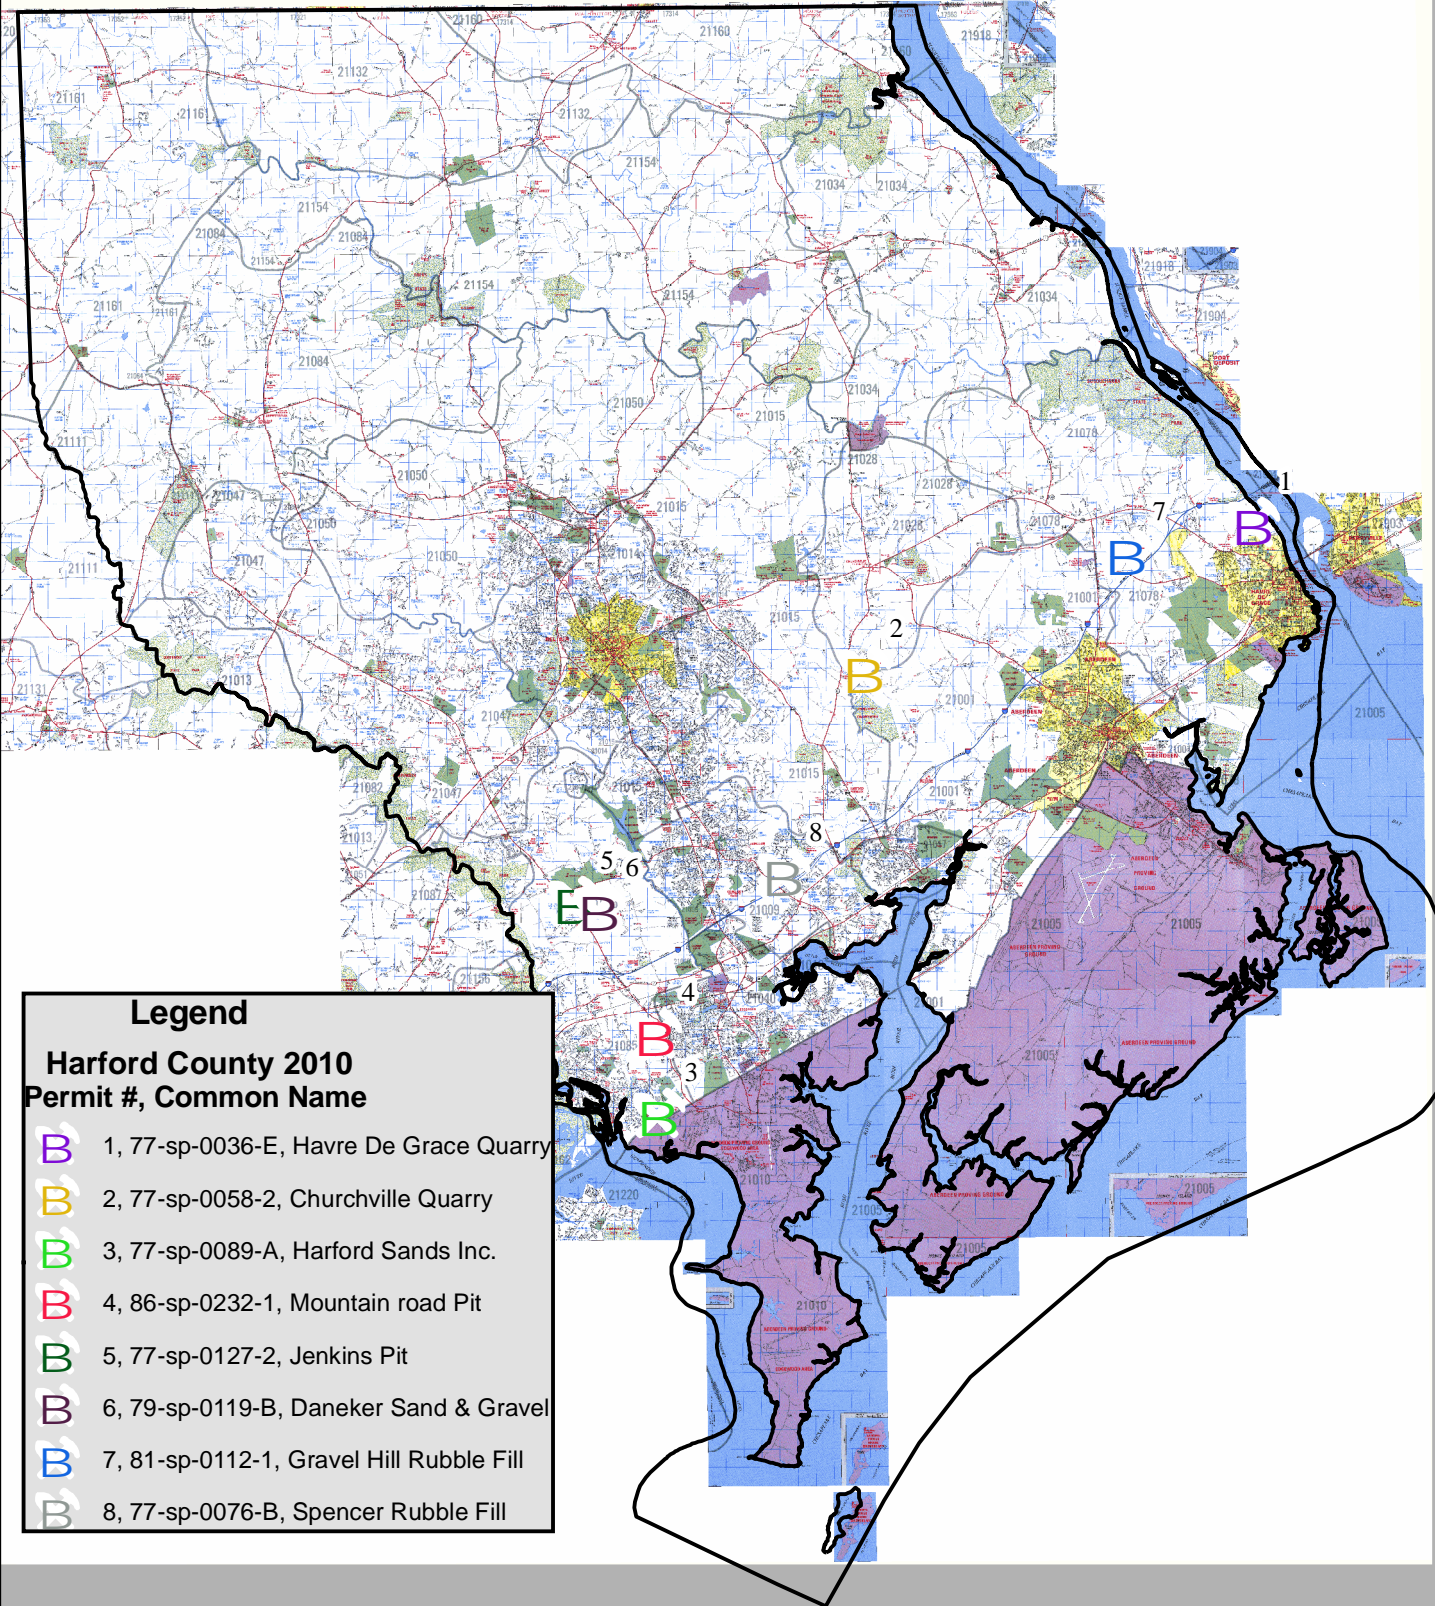

2010 Harford County Surface Mine Locations

Legend	
Harford County 2010 Permit #, Common Name	
B 1	77-sp-0036-E, Havre De Grace Quarry
B 2	77-sp-0058-2, Churchville Quarry
B 3	77-sp-0089-A, Harford Sands Inc.
B 4	86-sp-0232-1, Mountain road Pit
B 5	77-sp-0127-2, Jenkins Pit
B 6	79-sp-0119-B, Daneker Sand & Gravel
B 7	81-sp-0112-1, Gravel Hill Rubble Fill
B 8	77-sp-0076-B, Spencer Rubble Fill

"Portions of this document include intellectual property of ADC and GISIS and are used herein by permission. Copyright © 2006 ADC The Map People and GIS Integrated Solutions, LLC. All Rights Reserved."ext