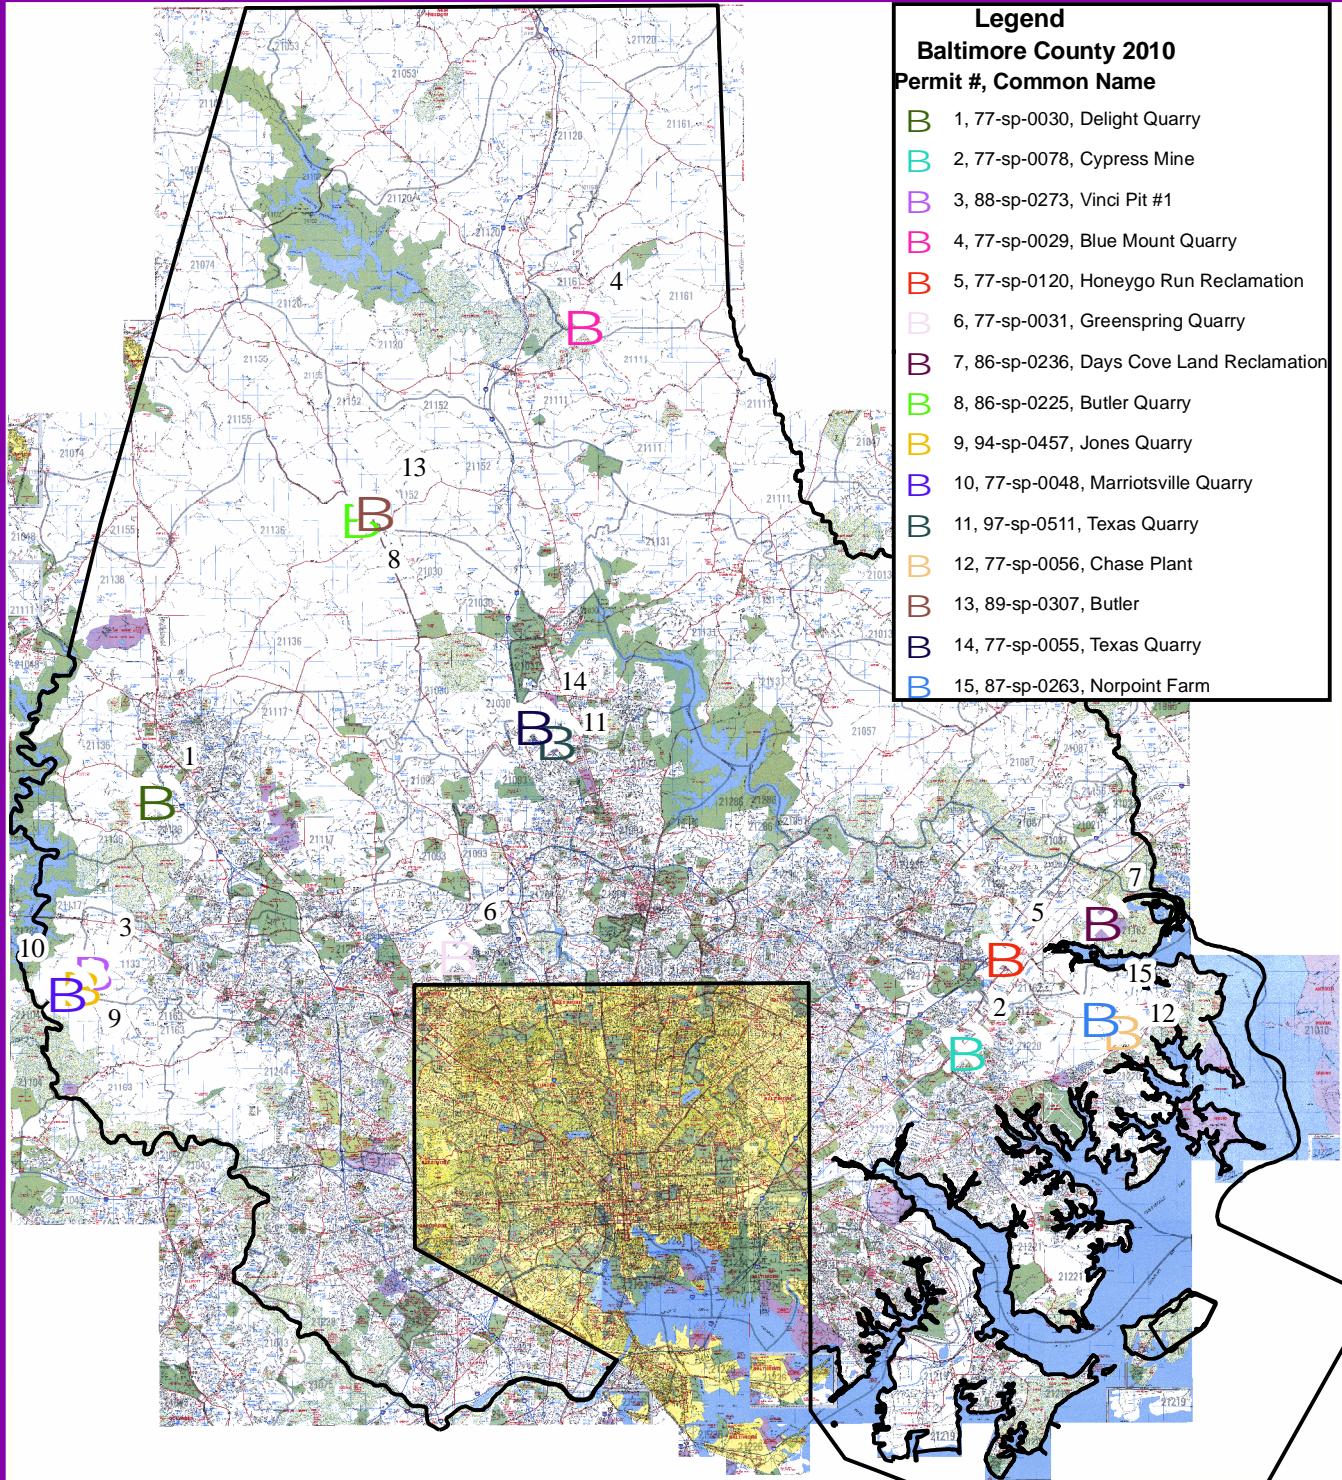

# 2010 Baltimore County Surface Mine Locations

"Portions of this document include intellectual property of ADC and GISIS and are used herein by permission. Copyright © 2006 ADC The Map People and GIS Integrated Solutions, LLC. All Rights Reserved."ext

16 Miles